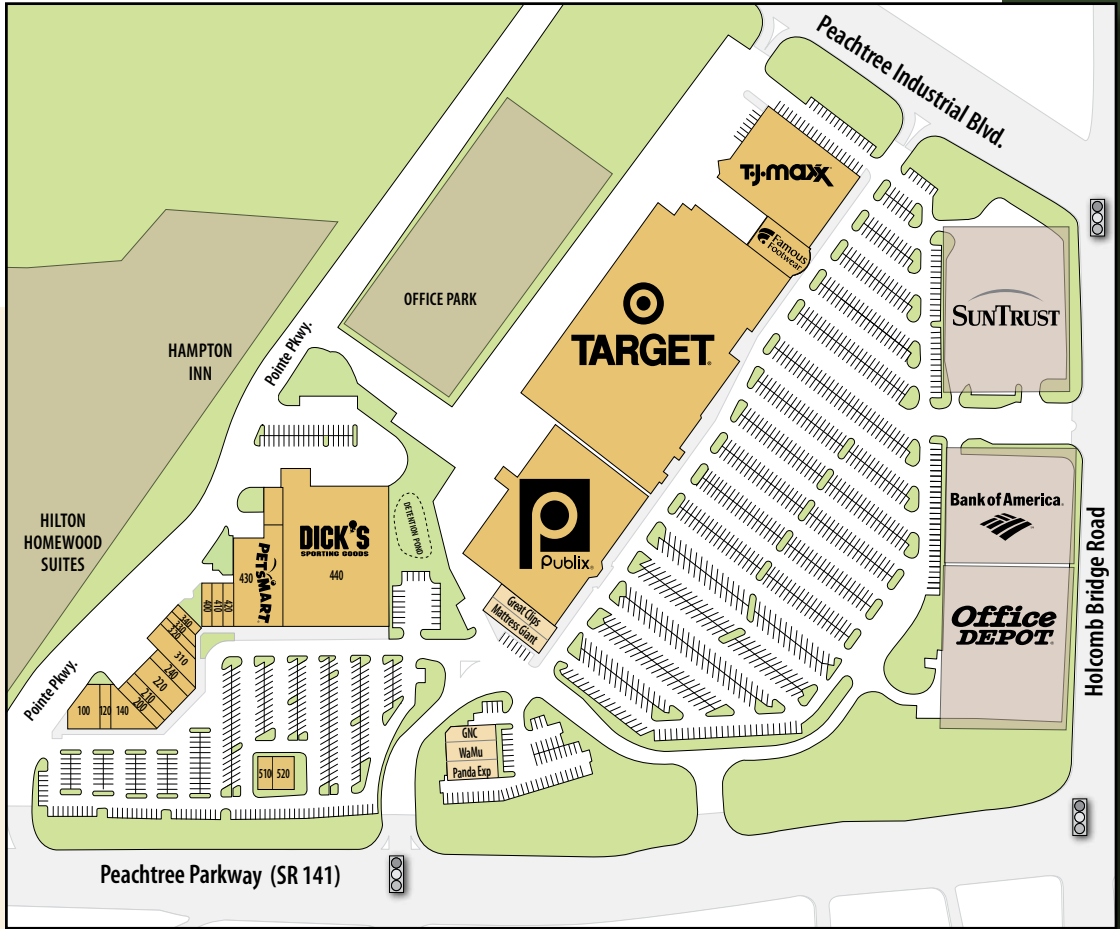

Peachtree Square/Peachtree Square North

6050 Peachtree Parkway and 3200 Holcomb Bridge Road • Norcross, Georgia 30092

Tenant Listing	Unit	Sq Ft
Peachtree Square North		
AVAILABLE	100	4,046
AVAILABLE	120	1,607
AVAILABLE	140	2,762
AVAILABLE	200	2,018
AVAILABLE	210	1,971
Cici's Pizza	220	3,993
AVAILABLE	240	2,050
AVAILABLE	310	3,943
AVAILABLE	320	1,270
AVAILABLE	330	1,037
AVAILABLE	340	983
AVAILABLE	400	1,602
AVAILABLE	410	1,569
AVAILABLE	420	1,549
Petsmart	430	15,095
Dicks	450	50,500
AVAILABLE	510	1,200
AVAILABLE	520	2,811
Peachtree Square		
TJ Maxx	100	30,182
Famous Footwear	200	5,640
Target	300	115,061
Publix #560	400	56,146
Mattress Giant	500	3,960
Great Clips	500B	1,856
Panda Express	600	2,819
WaMu	600B	3,589
GNC	650	1,552
Office Depot	700	15,001

GWINNETT COUNTY

RETAIL PLANNING CORPORATION

35 Johnson Ferry Road • Marietta, Georgia 30068 • 770-956-8383

Retail Planning Corporation

770-956-8383

leasing@retailplanningcorp.com