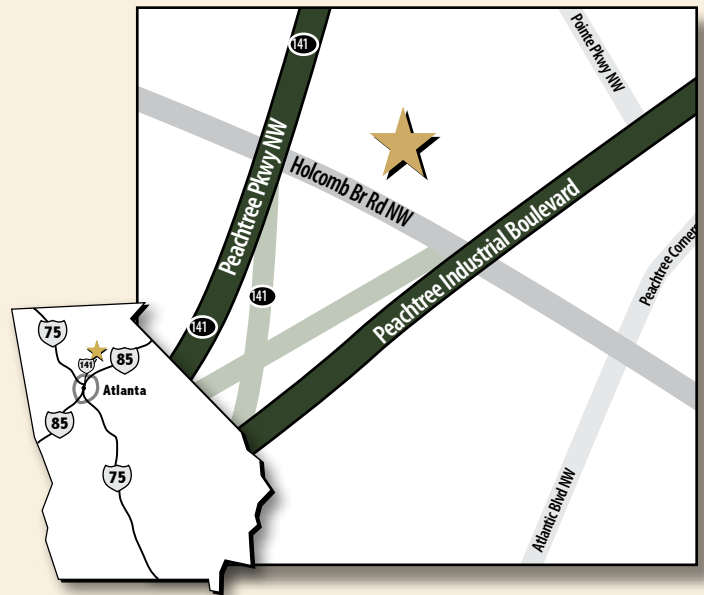

# Peachtree Square/Peachtree Square North

6050 Peachtree Parkway and 3200 Holcomb Bridge Road • Norcross, Georgia 30092

**Intersection:**

Peachtree Parkway (GA 141),  
Holcomb Bridge Road, and  
Peachtree Industrial Boulevard

**Total Square Footage:**

Centre Stage: 95,519 sq. ft.  
Peachtree Square: 235,806 sq. ft.

**Anchors:**

Target (115,061 sq. ft.)  
Publix #560 (56,146 sq. ft.)  
TJ Maxx (30,182 sq. ft.)  
Dick's Sporting Goods (50,500 sq. ft.)  
PetSmart (15,095 sq. ft.)

# Peachtree Square/Peachtree Square North

6050 Peachtree Parkway and 3200 Holcomb Bridge Road • Norcross, Georgia 30092

Tenant Listing	Unit	Sq Ft
<b>Peachtree Square North</b>		
AVAILABLE	100	4,046
AVAILABLE	120	1,607
AVAILABLE	140	2,762
AVAILABLE	200	2,018
AVAILABLE	210	1,971
Cici's Pizza	220	3,993
AVAILABLE	240	2,050
AVAILABLE	310	3,943
AVAILABLE	320	1,270
AVAILABLE	330	1,037
AVAILABLE	340	983
AVAILABLE	400	1,602
AVAILABLE	410	1,569
AVAILABLE	420	1,549
Petsmart	430	15,095
Dicks	450	50,500
AVAILABLE	510	1,200
AVAILABLE	520	2,811
<b>Peachtree Square</b>		
TJ Maxx	100	30,182
Famous Footwear	200	5,640
Target	300	115,061
Publix #560	400	56,146
Mattress Giant	500	3,960
Great Clips	500B	1,856
Panda Express	600	2,819
WaMu	600B	3,589
GNC	650	1,552
Office Depot	700	15,001

GWINNETT COUNTY