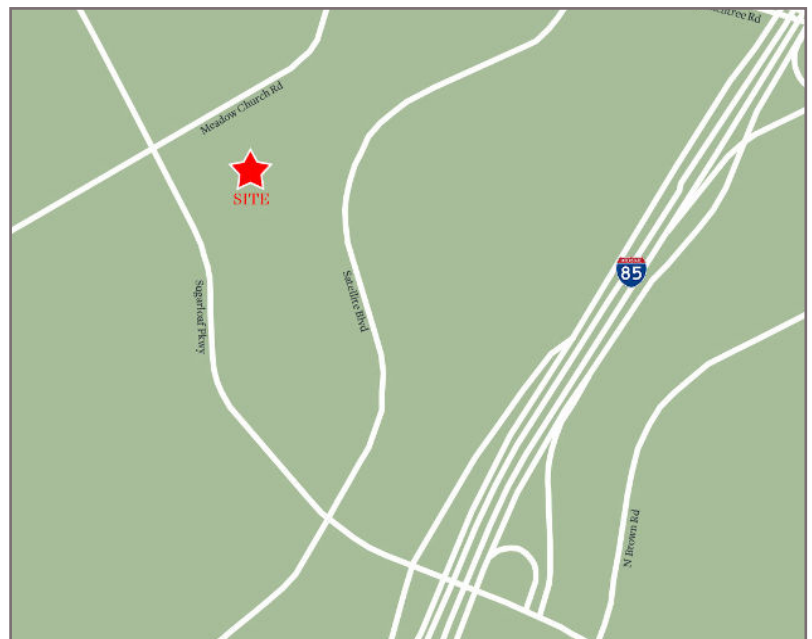

Sugarloaf Parkway

Duluth, Georgia

6555 Sugarloaf Parkway, Duluth, GA 30097

- 1,215 sf available
- Kroger anchored center located in the metro Atlanta suburb of Duluth in Gwinnett County
- Gwinnett County is one of the fastest growing counties and home to major employers including Kroger, Publix, Walmart and US Postal Service
- Average household income of \$113,607 within one mile radius from the shopping center
- Easy access to University of Georgia
- Close proximity to Lake Lanier

KEY TENANTS

Kroger, Panera Bread, Great Clips, Jimmy John's, Marco's Pizza and Smoothie King.

TRAFFIC COUNTS

Sugarloaf Parkway	42,800	AADT
I-85	167,000	AADT

DEMOGRAPHICS

	1 Mi Radius	3 Mi Radius	5 Mi Radius
Population	9,396	72,684	233,031
Households	3,383	25,144	82,181
Avg HH Income	\$113,607	\$121,623	\$110,729
Daytime Pop	16,788	61,615	137,876

Sugarloaf Parkway

Duluth, Georgia

6555 Sugarloaf Parkway, Duluth, GA 30097

Tenant	Sf	Ste			
Panera Bread	3,787	406	Georgia Hemp Company	1,785	301
Smoothie King	1,215	405	Brazilian Wax	1,870	302
Red Ginger Asian Fusion	3,605	404	Joanie Parker Hair	1,927	303
Marco's Pizza	1,337	403	T-Mobile	2,000	304
Jimmy John's	1,499	402	MyEyeDr	2,547	305
Available	1,215	401	The Shipping Store	1,520	307
Frontera Mex Mex Grill	5,000	101	Luciano's Ristorante	5,280	308/309
Great Clips	1,257	103			
V-Nail	1,193	104			
Kroger	64,905	201			