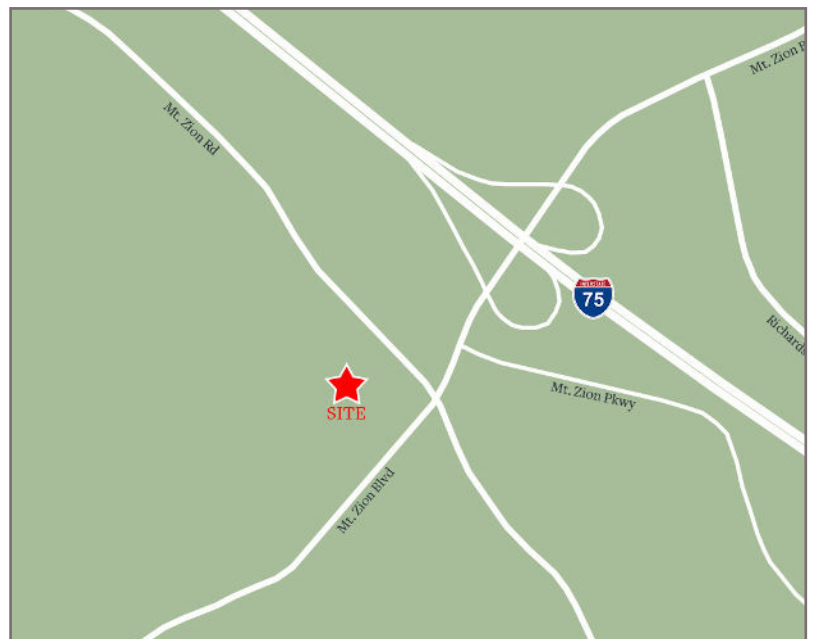

Mt. Zion

Morrow, Georgia

2035 Mt. Zion Road, Morrow, GA 30260

- Fully leased
- Easy access to and from I-75
- Publix anchored center located in the metro Atlanta suburb of Morrow in Clayton County
- Close proximity to Hartsfield-Jackson Atlanta International Airport
- Clayton county has 25 industrial parks, 20 of which are fortune 500 companies
- Major area employers include Delta Tech Ops, Southern Regional Medical Center, FedEx Ground and Clayton State University

KEY TENANTS

Publix, The UPS Store and Chipotle.

TRAFFIC COUNTS

| | | |
|--------------------|---------|------|
| Mt. Zion Boulevard | 34,800 | AADT |
| I-75 | 156,000 | AADT |

DEMOGRAPHICS

| | 1 Mi Radius | 3 Mi Radius | 5 Mi Radius |
|---------------|-------------|-------------|-------------|
| Population | 4,901 | 75,362 | 183,124 |
| Households | 2,100 | 26,677 | 62,446 |
| Avg HH Income | \$59,892 | \$57,724 | \$63,613 |
| Daytime Pop | 4,236 | 26,003 | 55,070 |

Mt. Zion

Morrow, Georgia

2035 Mt. Zion Road, Morrow, GA 30260

| Tenant | Sf | Ste |
|------------------------------|--------|------|
| Dry Cleaners | 1,500 | 2055 |
| Phone Depot | 900 | 2051 |
| J. Buffalo House | 1,200 | 2049 |
| Golden Krust Caribbean Grill | 1,200 | 2047 |
| The UPS Store | 1,200 | 2045 |
| Fellas & Females Barber Shop | 1,200 | 2043 |
| Zion Wireless | 1,500 | 2041 |
| Embellish Salon & Beauty Bar | 900 | 2037 |
| Publix | 55,999 | 2035 |
| Dr. Laura C. Davis | 2,800 | 2033 |
| China Inn | 1,400 | 2031 |
| T-Nails | 2,800 | 2021 |
| Mr. Krabs Hut | 4,200 | 2015 |
| Chipotle | 1,723 | 400 |