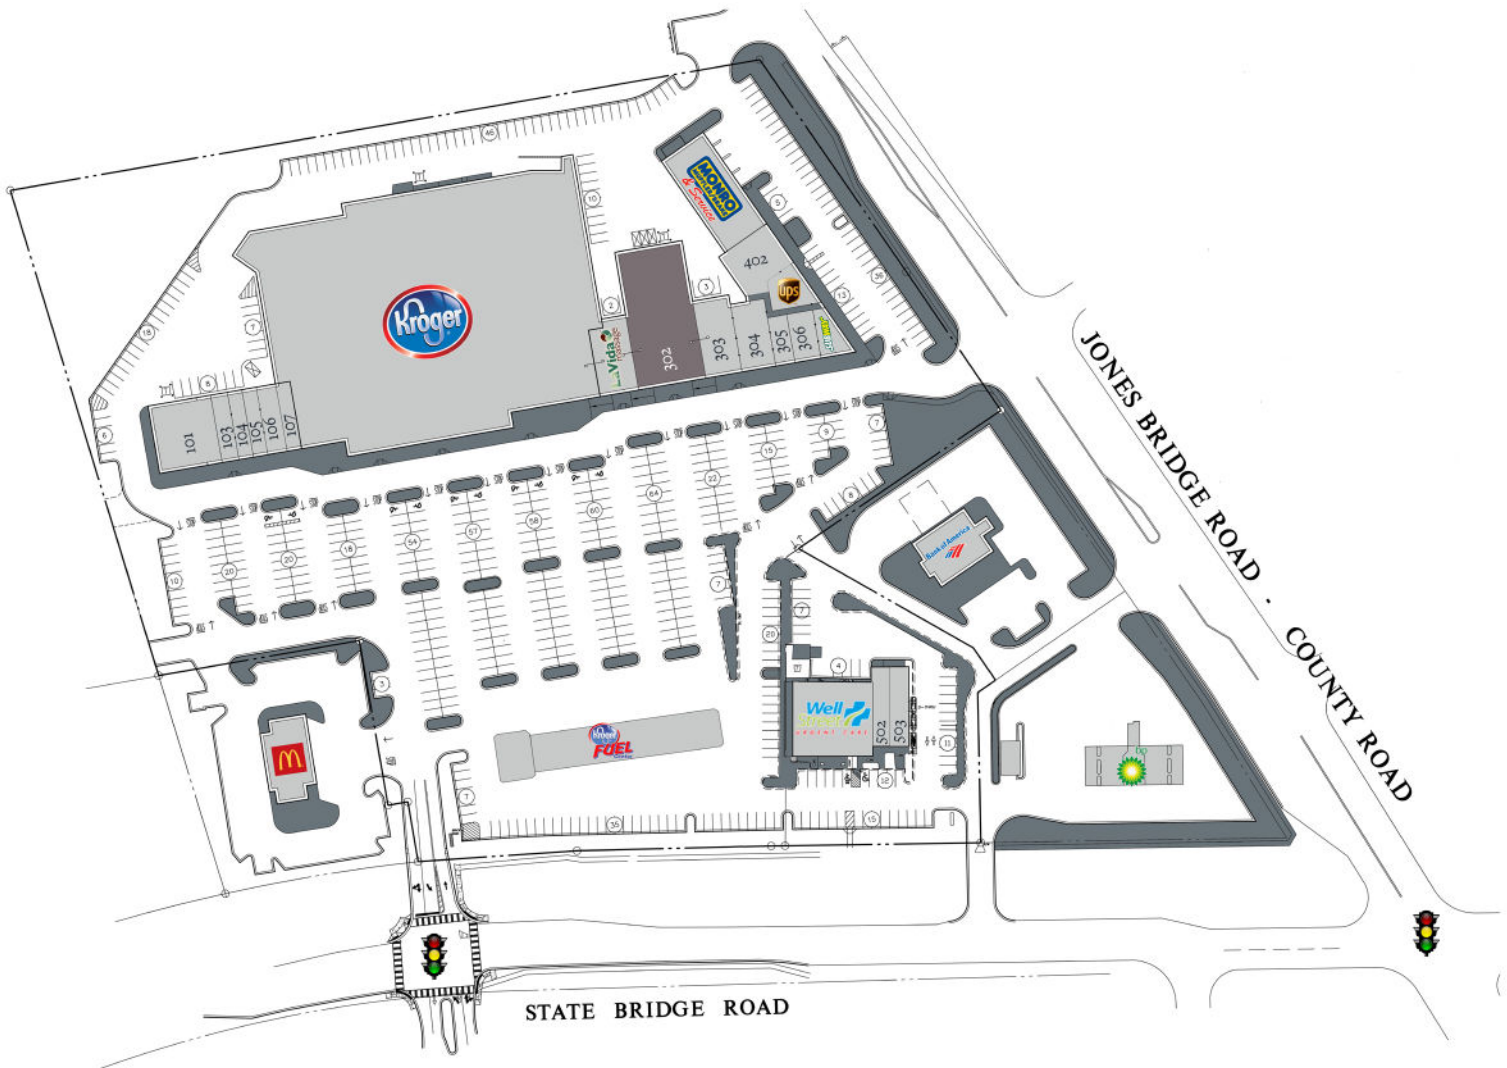

# Saddlebrook

## Alpharetta, Georgia

10945 State Bridge Road, Alpharetta, GA 30022

Tenant	Sf	Ste	Tenant	Sf	Ste
7 Tequilas Mexican	4,550	101	Thai Restaurant	2,450	304
Elite Nails	1,225	103	PC Medic	1,000	305
Shear Impressions	1,050	104	20/20 Eyecare	1,350	306
Expedia Travel	1,050	105	Subway	1,238	307
Sam's Liquors	1,375	106	The UPS Store	1,639	401
Great Clips	1,075	107	MADabolic	3,311	402
Kroger	76,500	201	Monro Muffler Brake & Service	5,928	403
LaVida Massage	3,000	301	Wellstreet Urgent Care	6,000	501
<b>Available</b>	<b>10,000</b>	<b>302</b>	Pizza Hut	1,386	502
Palm Beach Tan	3,000	303	Thrive Affordable Vet Care	1,600	503