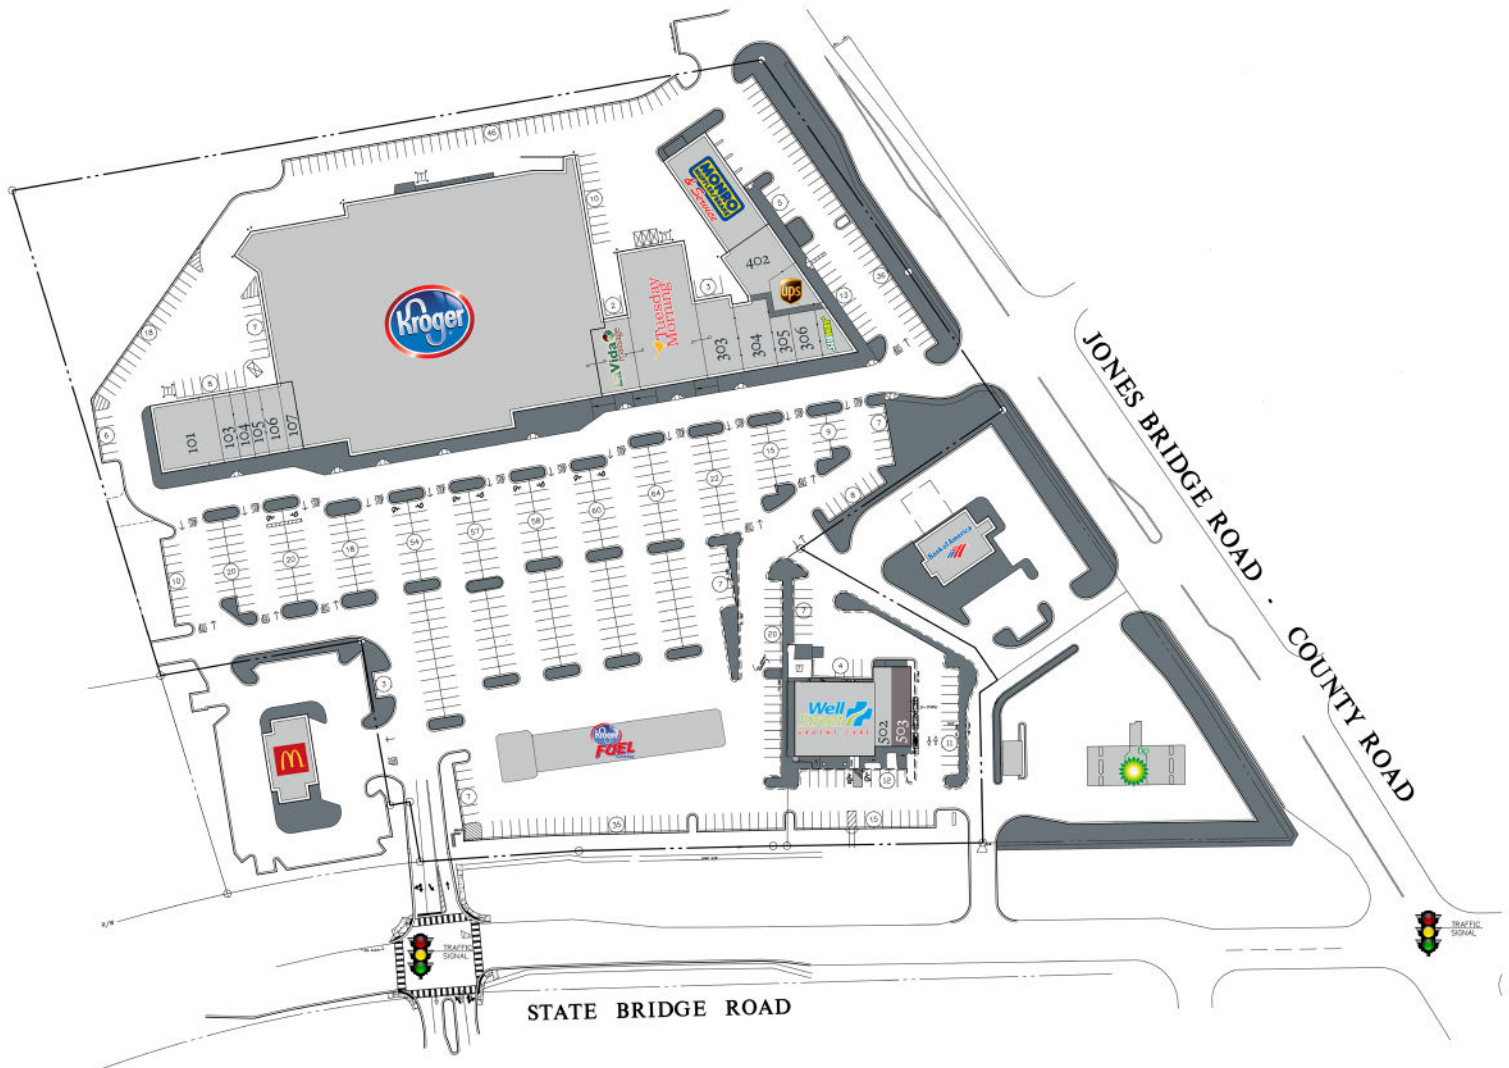

# Saddlebrook

## Alpharetta, Georgia

10945 State Bridge Road, Alpharetta, GA 30022

Tenant	Sf	Ste	Tenant	Sf	Ste
7 Tequilas Mexican	4,550	101	Thai Restaurant	2,450	304
Elite Nails	1,225	103	PC Medic	1,000	305
Shear Impressions	1,050	104	20/20 Eyecare	1,350	306
Expedia Travel	1,050	105	Subway	1,238	307
Sam's Liquors	1,375	106	The UPS Store	1,639	401
Great Clips	1,075	107	ETF Fitness	3,311	402
Kroger	76,500	201	Monro Muffler Brake & Service	5,928	403
LaVida Massage	3,000	301	Wellstreet Urgent Care	6,000	501
Tuesday Morning	10,000	302	Pizza Hut	1,386	502
Palm Beach Tan	3,000	303	<b>Available</b>	<b>1,600</b>	<b>503</b>