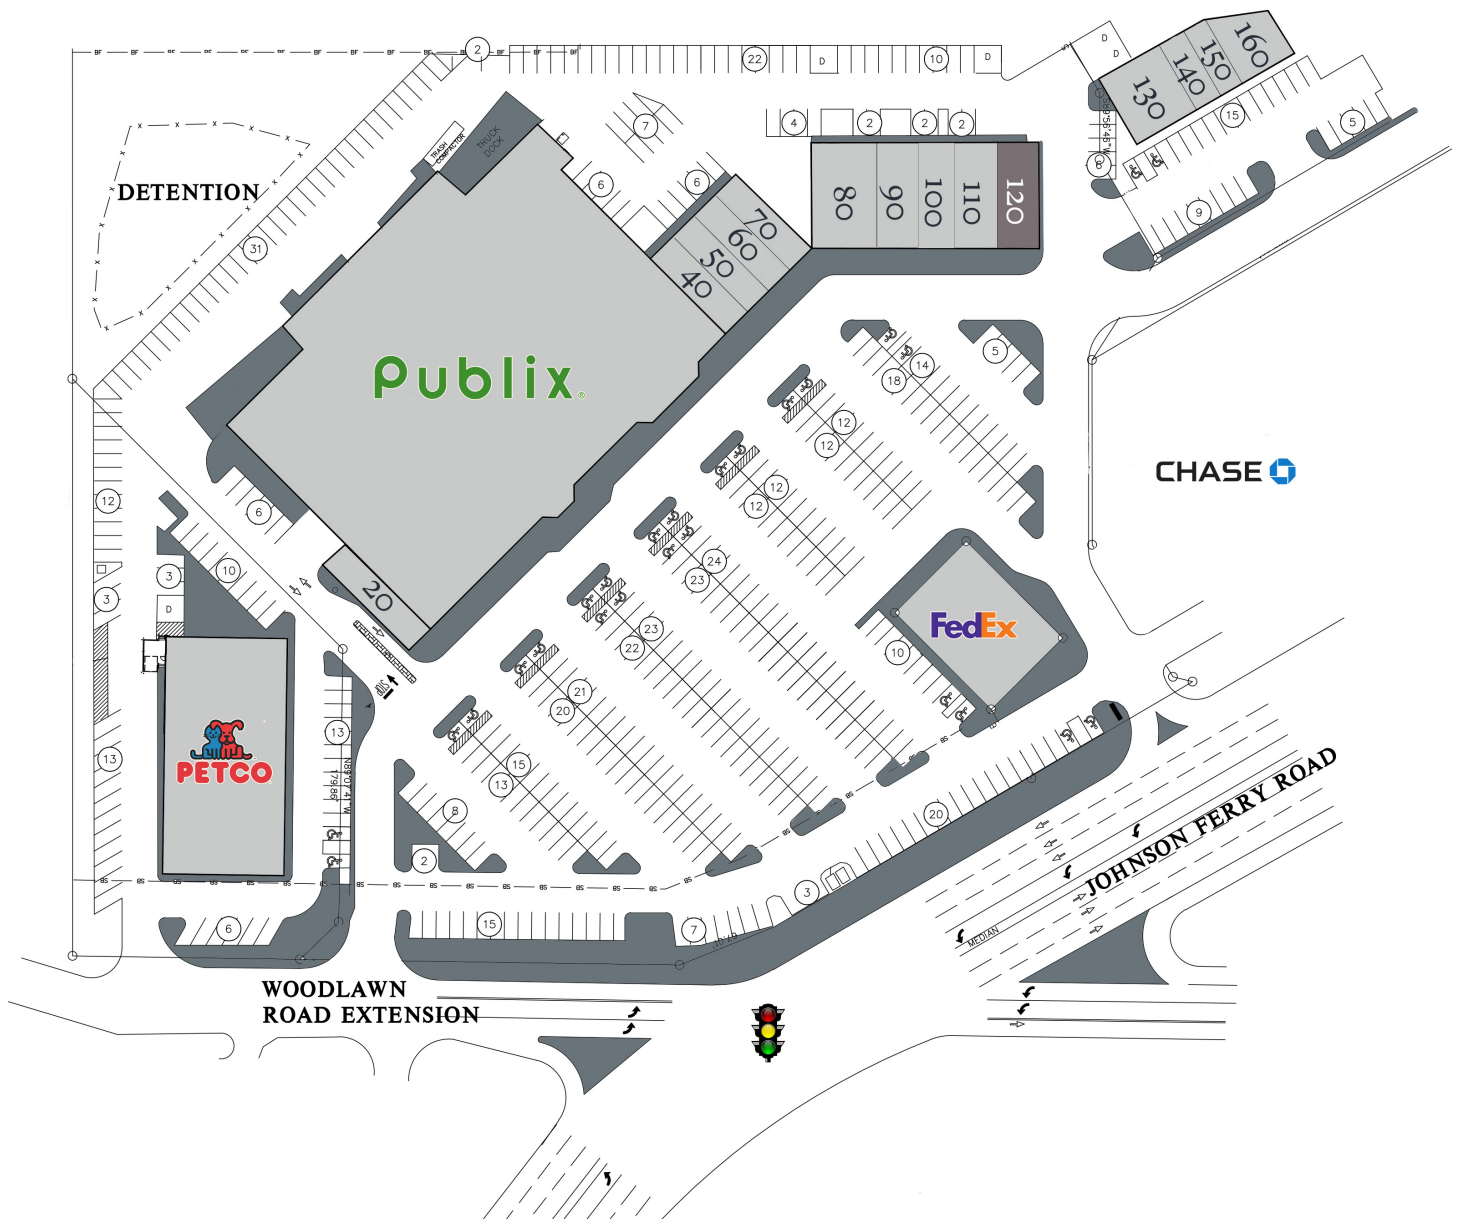

Woodlawn Point

Marietta, Georgia

1100 Johnson Ferry Road, Marietta, GA 30068

Tenant	Sf	Ste	Tenant	Sf	Ste	Tenant	Sf	Ste
Petco	12,480	10	Quick Weight Loss	1,400	70	C2 Education	2,000	130
Art Cleaners	1,600	20	Ideal Image	3,500	80	Y Nails & Spa	1,000	140
Publix	55,999	30	LaVida Massage	2,450	90	Select Physical Therapy	1,300	150
Nancy's Salon	1,400	40	Roll On In	1,050	100	Inspire Yoga	1,400	160
Pizza Hut	1,370	50	Withrow Jewelers	1,620	110	FedEx	6,000	170
Flowers of Marietta	1,430	60	Available	1,880	120			