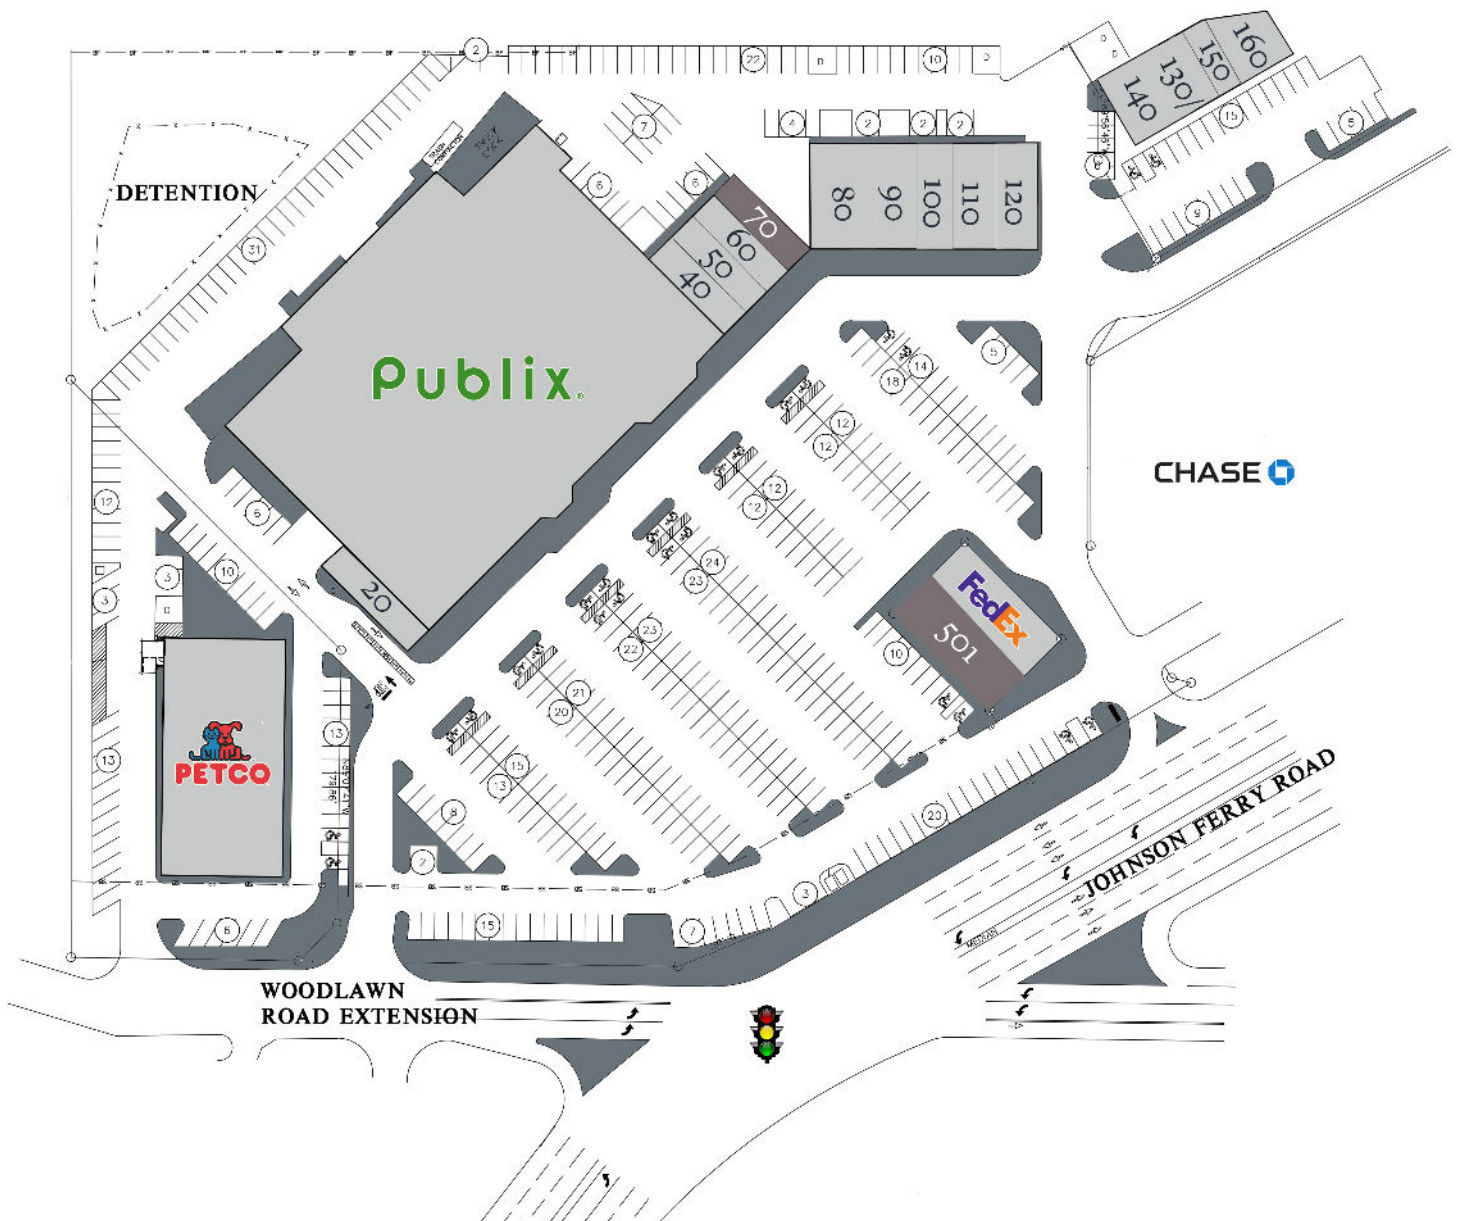

Woodlawn Point

Marietta, Georgia

1100 Johnson Ferry Road, Marietta, GA 30068

Tenant	Sf	Ste						
Petco	12,480	10	Available	1,400	70	Yi Nails & Spa	3,000	130/140
Art Cleaners	1,600	20	Ideal Image	3,500	80	Select Physical Therapy	1,300	150
Publix	55,999	30	LaVida Massage	2,450	90	C2 Education	1,400	160
Nancy's Salon	1,400	40	Roll On In	1,050	100	FedEx	2,875	500
Carlo's Pizza	1,370	50	Withrow Jewelers	1,620	110	Available	3,125	501
Jubilee Flowers	1,430	60	Luminary Eye Care	1,880	120			