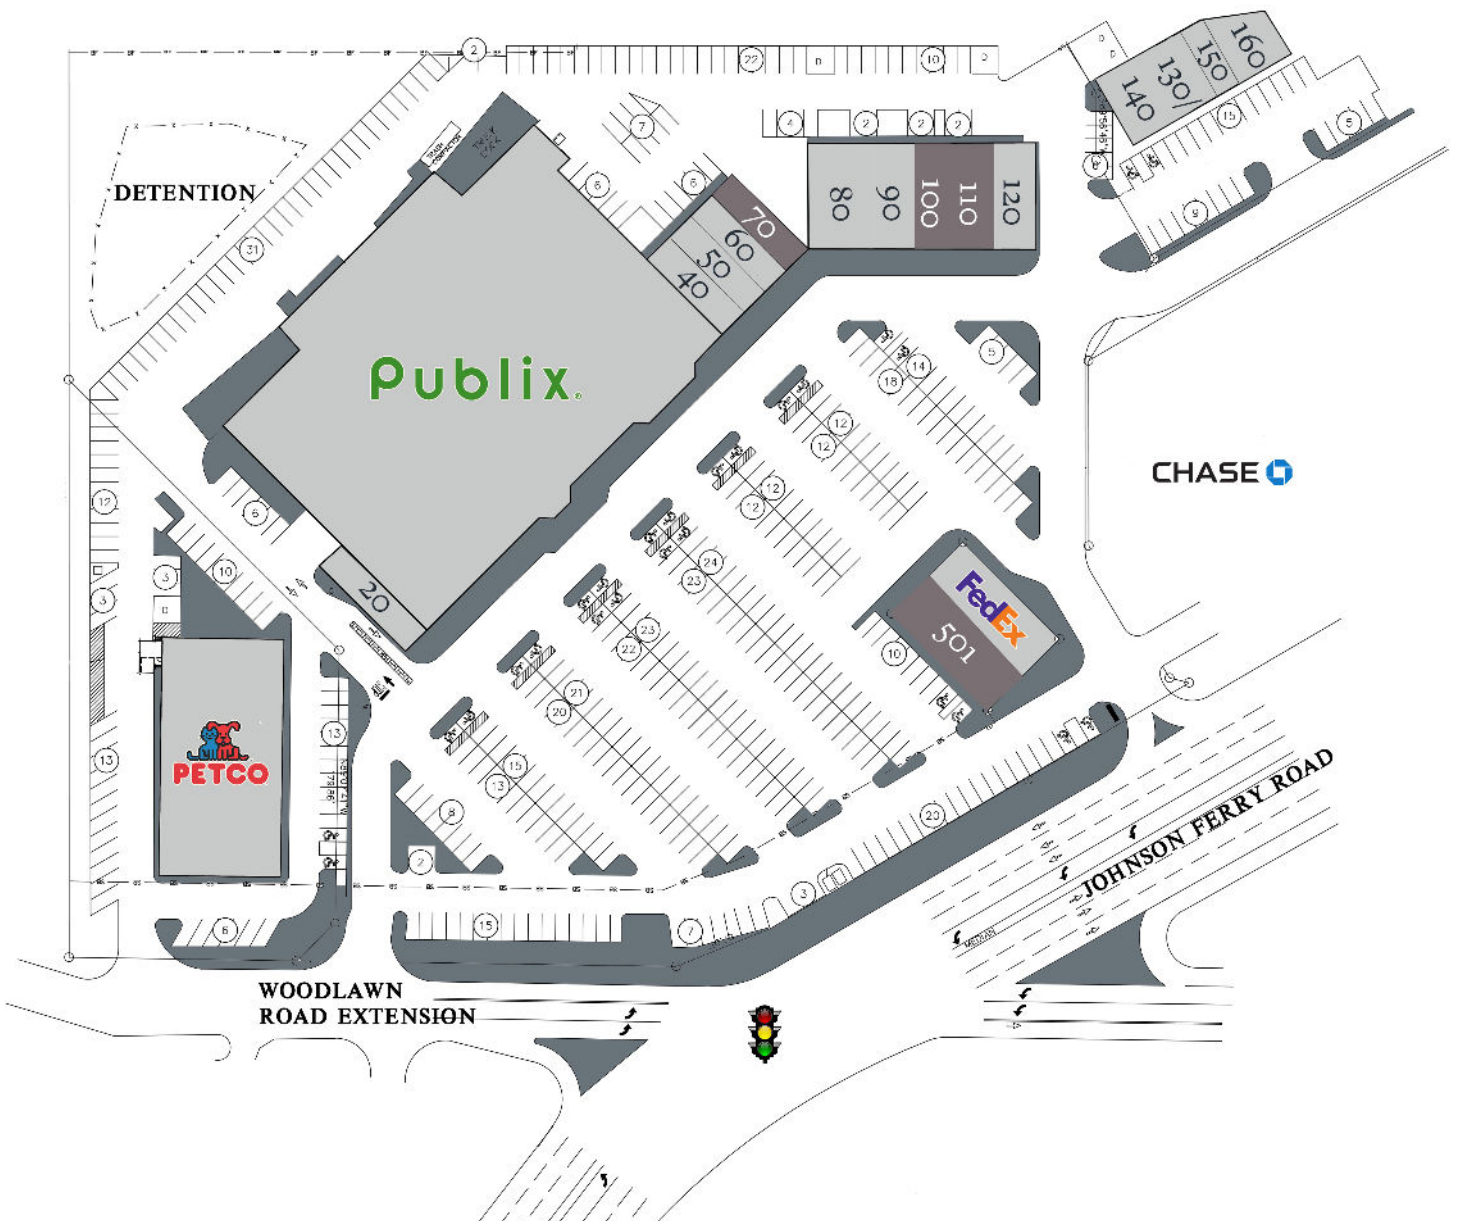

# Woodlawn Point

## Marietta, Georgia

1100 Johnson Ferry Road, Marietta, GA 30068

Tenant	Sf	Ste						
Petco	12,480	10	<b>Available</b>	1,400	70	Yi Nails & Spa	3,000	130/140
Art Cleaners	1,600	20	Ideal Image	3,500	80	Select Physical Therapy	1,300	150
Publix	55,999	30	LaVida Massage	2,450	90	C2 Education	1,400	160
Nancy's Salon	1,400	40	<b>Available</b>	1,050	100	FedEx	2,875	500
Carlo's Pizza	1,370	50	<b>Available</b>	1,620	110	<b>Available</b>	3,125	501
Jubilee Flowers	1,430	60	Luminary Eye Care	1,880	120			