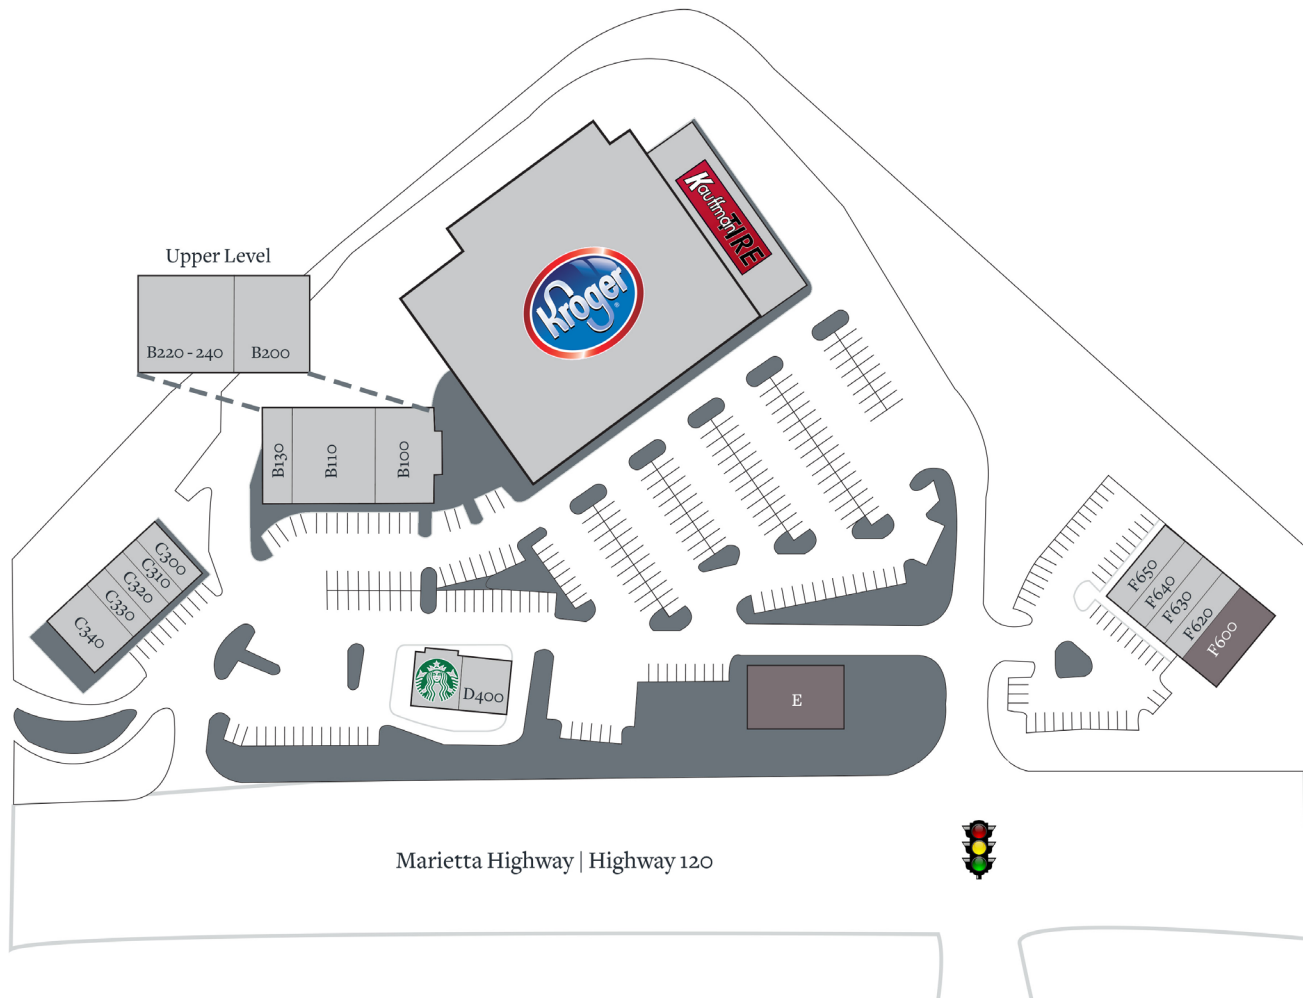

Coleman Village

Roswell, Georgia

900 Marietta Highway, Roswell, GA 30075

Tenant	Sf	Ste	Tenant	Sf	Ste
Kroger	2,400	A1	Trucare Dentistry	1,200	C330
Kauffman Tire	6,500	A2	Flippin Pizza	2,400	C340
El Porton Mexican Restaurant	3,874	B100	Hazel Family Eyecare	1,500	D400
Nagoya Restaurant	4,500	B110	Starbucks	1,500	D410
Coleman Cleaners	2,000	B130	Available	3,375	E
Dierkes Family Orthodontics	2,983	B200	Available	2,800	F600
Attitude Fitness	3,499	B220-240	Fifth & Mae Salons	1,400	F620
100% Chiropractic Wellness	1,400	C300	The UPS Store	1,400	F630
New China	1,000	C310	The Framing Studio	1,400	F640
Nail Millennium	1,200	C320	Cherry's Liquor	1,400	F650