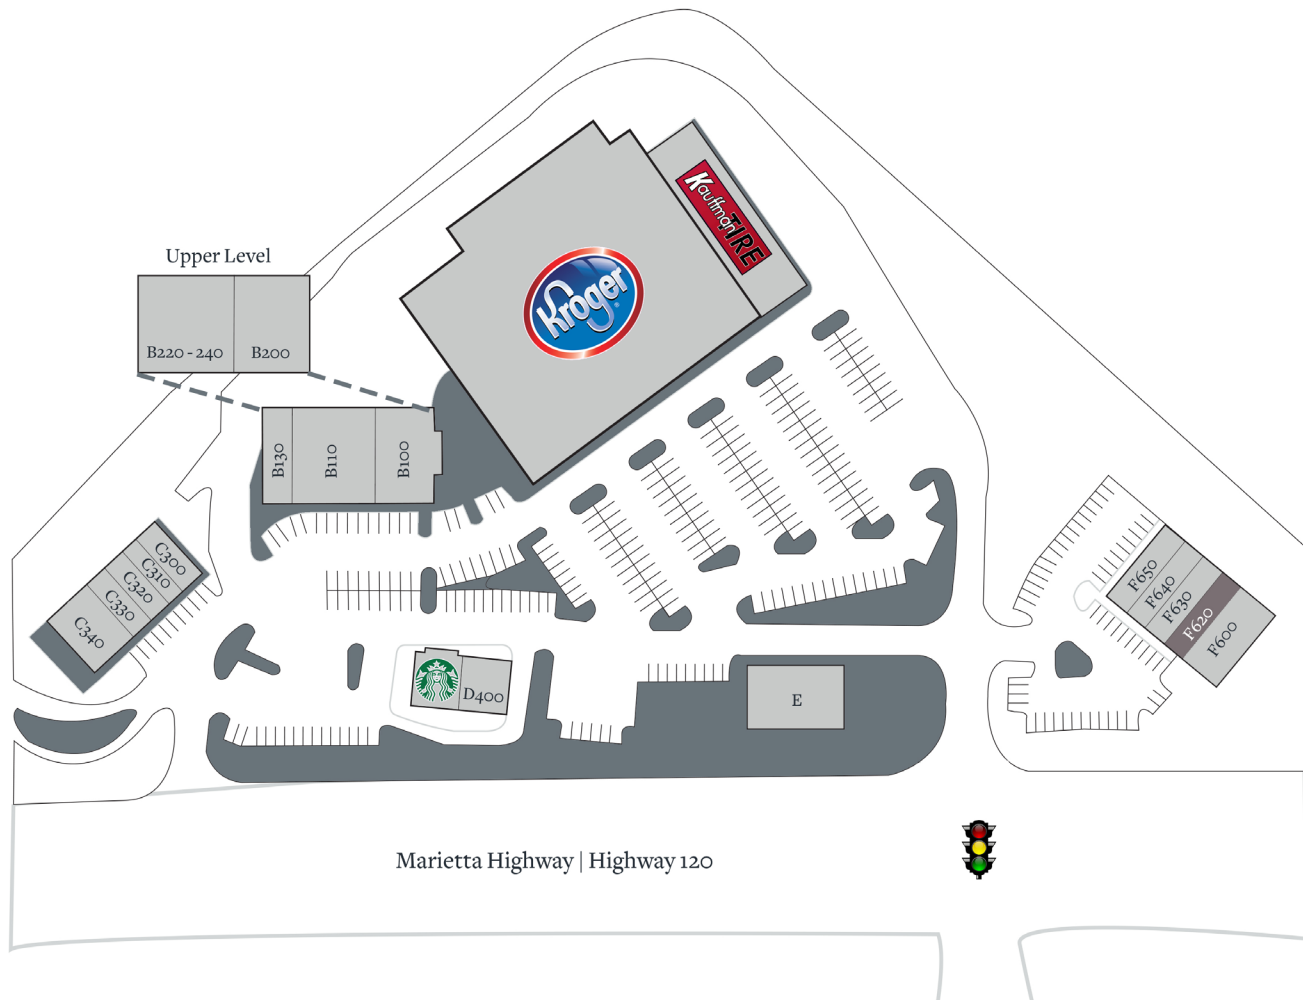

Coleman Village

Roswell, Georgia

900 Marietta Highway, Roswell, GA 30075

Tenant	Sf	Ste	Tenant	Sf	Ste
Kroger	45,627	A1	Trucare Dentistry	1,200	C330
Kauffman Tire	6,500	A2	Flippin Pizza	2,400	C340
El Porton Mexican Restaurant	3,874	B100	Hazel Family Eyecare	1,500	D400
Nagoya Restaurant	4,500	B110	Starbucks	1,500	D410
Coleman Cleaners	2,000	B130	Leased	3,375	E
Dierkes Family Orthodontics	2,983	B200	Fifth & Mae Salons	2,800	F600
Attitude Fitness	3,499	B220-240	Available	1,400	F620
100% Chiropractic Wellness	1,400	C300	The UPS Store	1,400	F630
New China	1,000	C310	The Framing Studio	1,400	F640
Nail Millennium	1,200	C320	Cherry's Liquor	1,400	F650