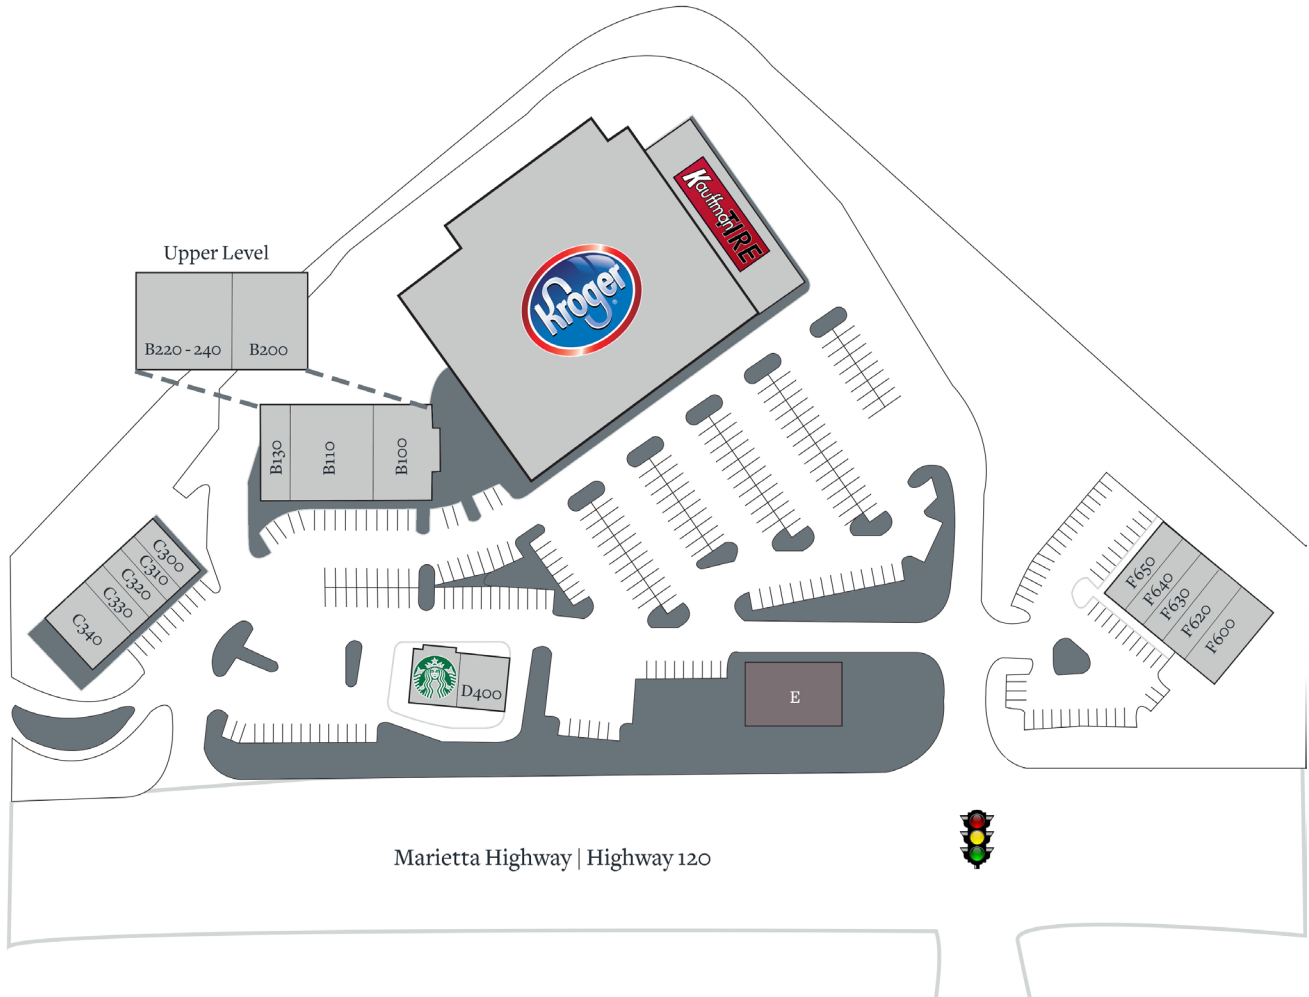

Coleman Village

Roswell, Georgia

900 Marietta Highway, Roswell, GA 30075

Tenant	Sf	Ste	Tenant	Sf	Ste
Kroger	45,627	A1	Trucare Dentistry	1,200	C330
Kauffman Tire	6,500	A2	Flippin Pizza	2,400	C340
El Porton Mexican Restaurant	3,874	B100	Hazel Family Eyecare	1,500	D400
Nagoya Restaurant	4,500	B110	Starbucks	1,500	D410
Coleman Cleaners	2,000	B130	Available	3,375	E
Dierkes Family Orthodontics	2,983	B200	Fifth & Mae Salons	2,800	F600
Attitude Fitness	3,499	B220-240	Robbins and Co. Home	1,400	F620
100% Chiropractic Wellness	1,400	C300	The UPS Store	1,400	F630
New China	1,000	C310	The Framing Studio	1,400	F640
Nail Millennium	1,200	C320	Cherry's Liquor	1,400	F650