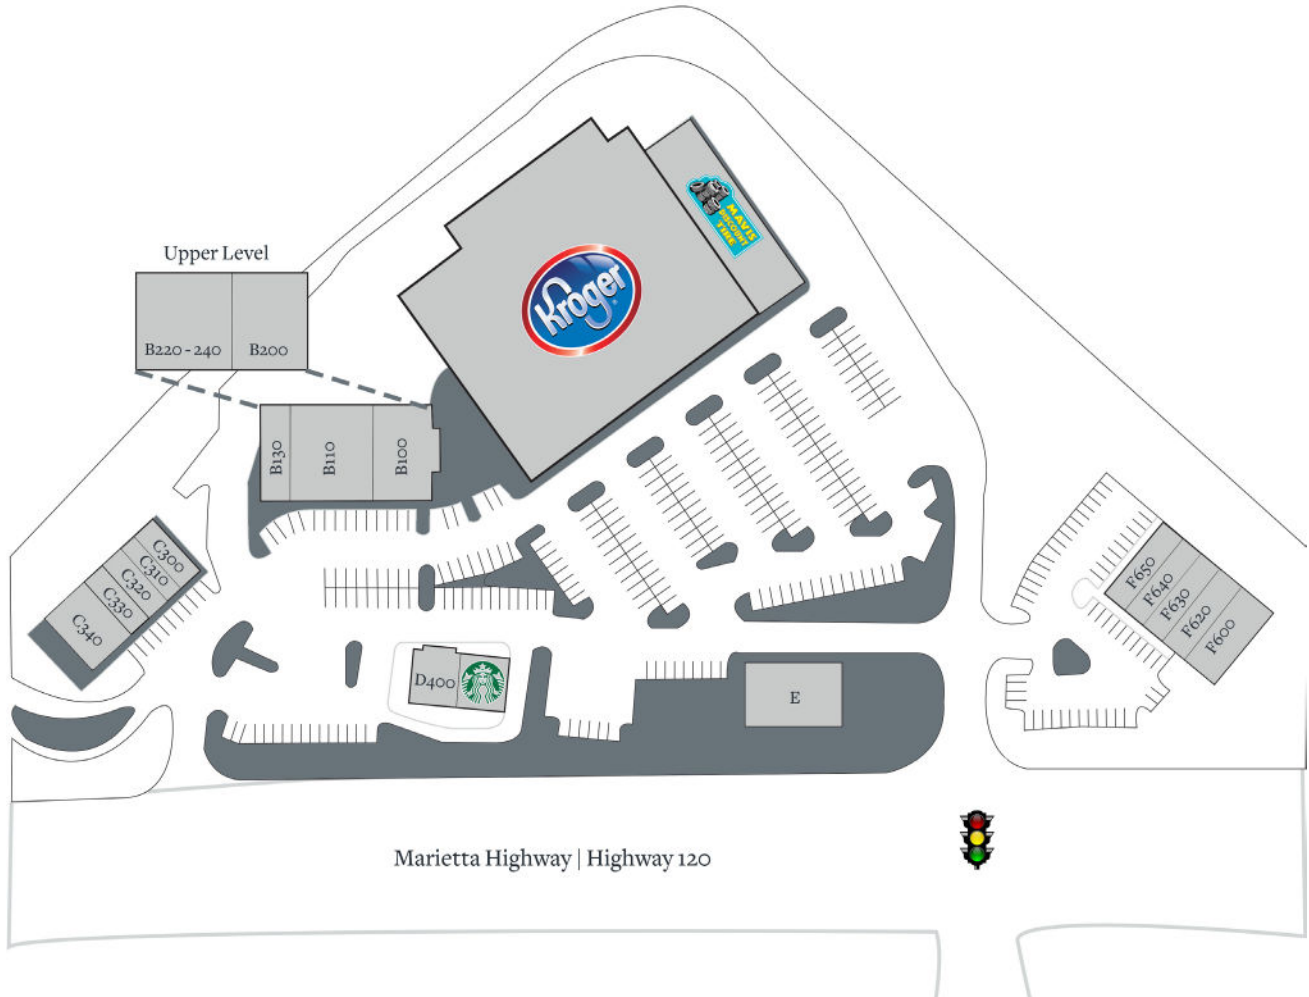

Coleman Village

Roswell, Georgia

900 Marietta Highway, Roswell, GA 30075

Tenant	Sf	Ste			
Kroger	45,627	A1	Flamingo Dental Escape	1,200	C330
Mavis Tire Center	6,500	A2	ATI Physical Therapy	2,400	C340
El Porton Mexican Restaurant	3,874	B100	Hazel Family Eyecare	1,500	D400
Nagoya Restaurant	4,500	B110	Starbucks	1,500	D410
Coleman Cleaners	2,000	B130	Sugar Polish Nail Bar	3,375	E
Dierkes Family Orthodontics	2,983	B200	Fifth & Mae Salons	2,800	F600
Attitude Fitness	3,499	B220-240	Robbins and Co. Home	1,400	F620
100% Chiropractic Wellness	1,400	C300	The UPS Store	1,400	F630
New China	1,000	C310	The Framing Studio	1,400	F640
Dirty Dough Cookies	1,200	C320	Cherry's Liquor	1,400	F650