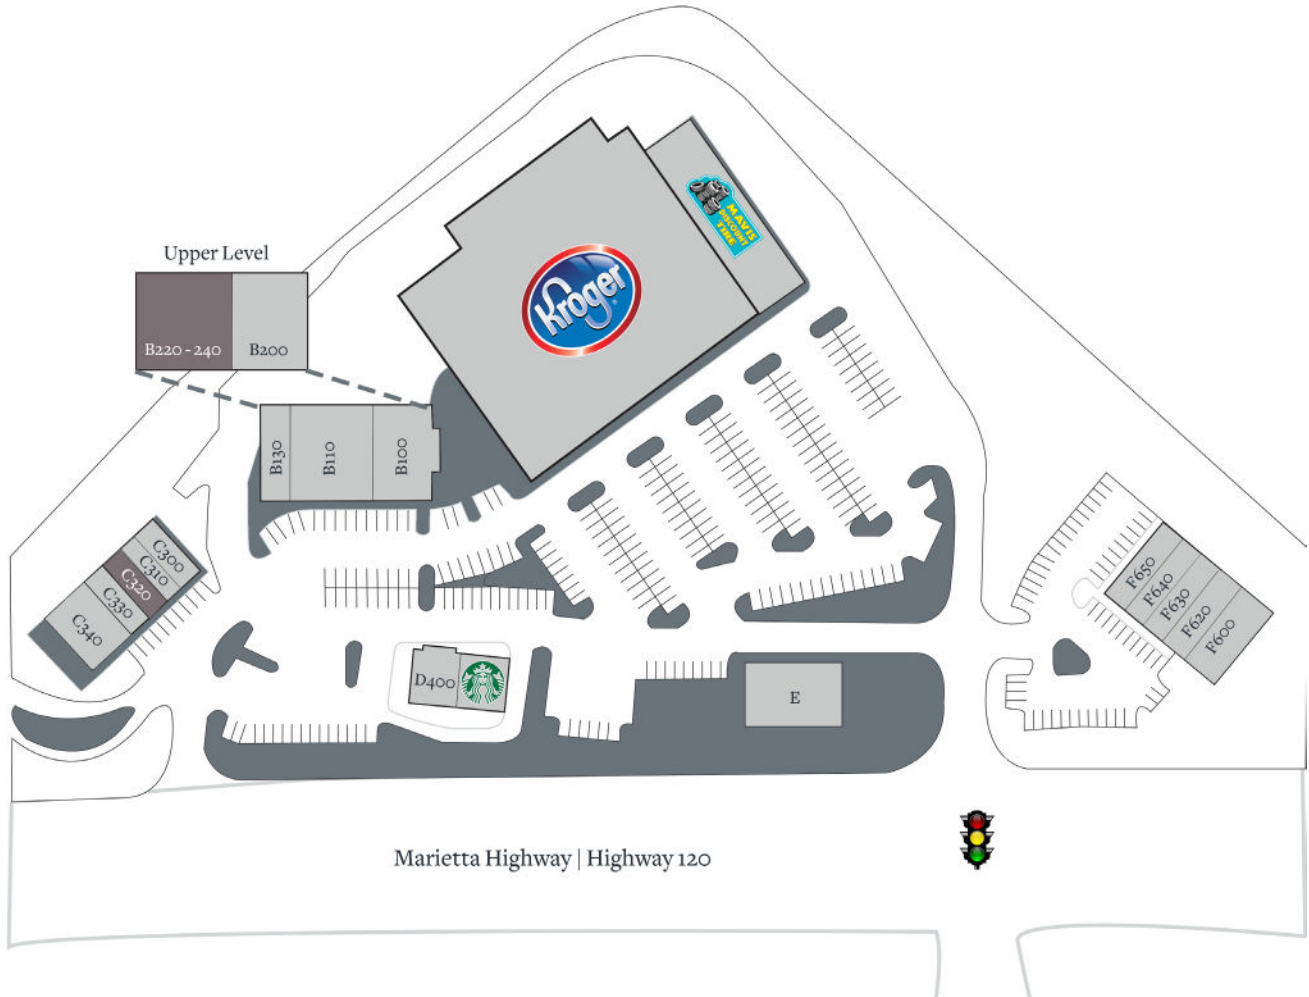

# Coleman Village

## Roswell, Georgia

900 Marietta Highway, Roswell, GA 30075

Tenant	Sf	Ste			
Kroger	45,627	A1	Flamingo Dental Escape	1,200	C330
Mavis Tire Center	6,493	A2	ATI Physical Therapy	2,400	C340
El Porton Mexican Restaurant	3,874	B100	Hazel Family Eyecare	1,500	D400
Nagoya Restaurant	4,500	B110	Starbucks	1,500	D410
Coleman Cleaners	2,000	B130	Sugar Polish Nail Bar	3,375	E
Dierkes Family Orthodontics	2,983	B200	Fifth & Mae Salons	2,800	F600
<b>Available</b>	<b>3,499</b>	<b>B220-240</b>	Robbins and Co. Home	1,400	F620
100% Chiropractic Wellness	1,400	C300	The UPS Store	1,400	F630
New China	1,000	C310	The Framing Studio	1,400	F640
<b>Available</b>	<b>1,200</b>	<b>C320</b>	Cherry's Liquor	1,400	F650