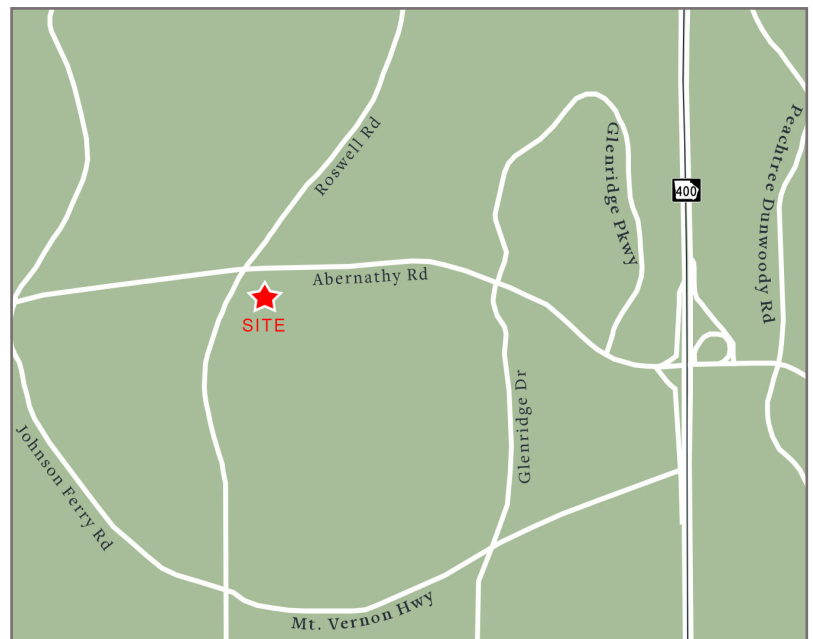

Abernathy Square

Sandy Springs, Georgia

6500 Roswell Road, Sandy Springs, GA 30328

- Located off of Abernathy Road in affluent Sandy Springs
- Join Publix, Regions, Massage Heights, Ippolito's, Starbucks, Pearle Vision and more
- Estimated Population 96,837
Average HH Income \$132,067
Daytime Population of 119,724 within a three mile radius of the center
- Traffic counts on Roswell Road 32,800 AADT and Abernathy Road 40,100 AADT

KEY TENANTS

Publix, Regions Bank, Starbucks, Pearle Vision, Ippolito's, Massage Heights, and The Joint Chiropractic.

TRAFFIC COUNTS

Abernathy Road	40,100 AADT
Roswell Road	32,800 AADT

DEMOGRAPHICS

	1 Mi Radius	3 Mi Radius	5 Mi Radius
Population	11,320	96,837	218,401
Households	5,494	46,305	98,867
Avg HH Income	\$113,034	\$132,067	\$156,034
Daytime Pop	7,143	113,467	173,696