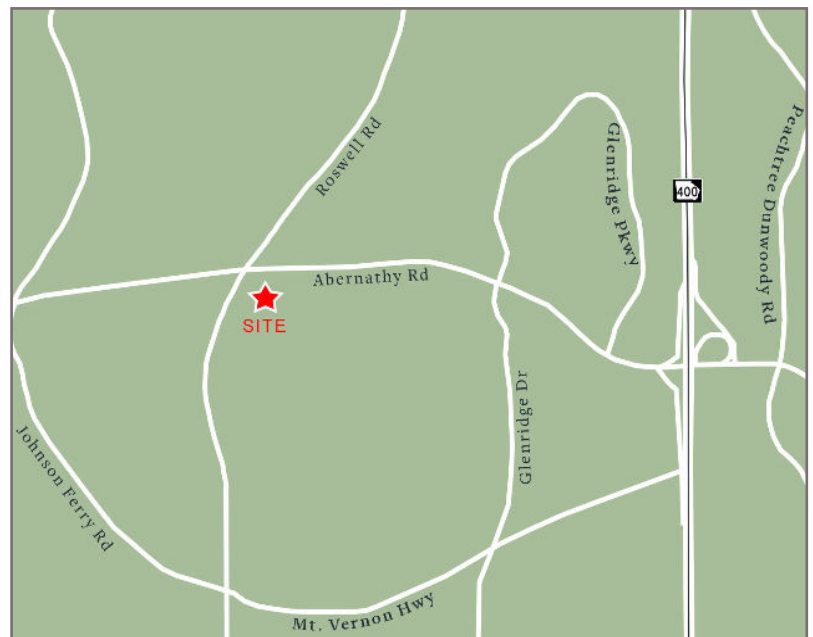

Abernathy Square

Sandy Springs, Georgia

6500 Roswell Road, Sandy Springs, GA 30328

- Located off of Abernathy Road in affluent Sandy Springs
- Join Publix, New Balance, Starbucks, Pearle Vision and more
- Estimated Population 97,605
Average HH Income \$137,050
Daytime Population of 154,963 within a three mile radius of the center
- Traffic counts on Roswell Road 33,100 AADT and Abernathy Road 40,900 AADT

KEY TENANTS

Publix, Starbucks, Pearle Vision, New Balance, and The Joint Chiropractic.

TRAFFIC COUNTS

Abernathy Road	40,900 AADT
Roswell Road	33,100 AADT

DEMOGRAPHICS

	1 Mi Radius	3 Mi Radius	5 Mi Radius
Population	11,590	97,605	222,601
Households	5,466	46,049	99,938
Avg HH Income	\$131,530	\$137,050	\$160,771
Daytime Pop	9,358	154,963	236,526