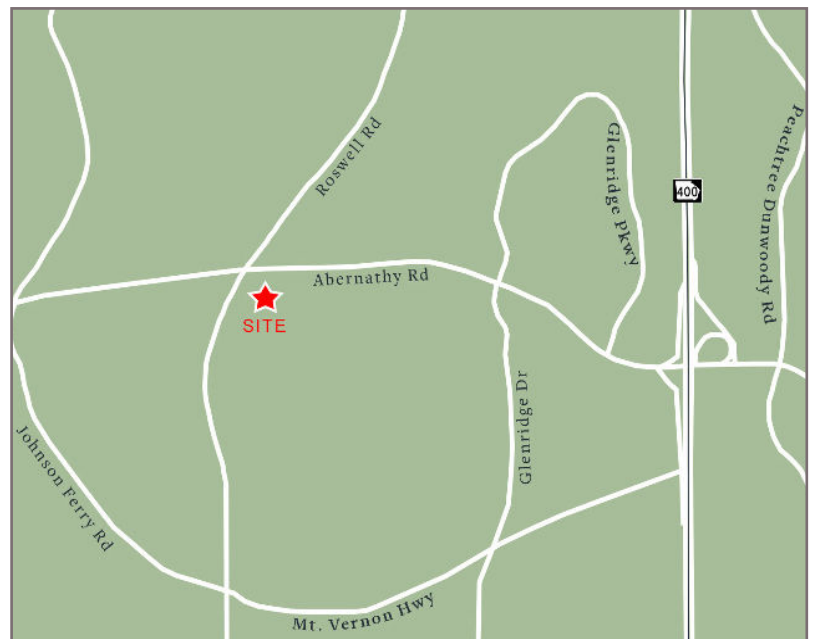

Abernathy Square

Sandy Springs, Georgia

[6500 Roswell Road, Sandy Springs, GA 30328](#)

- Located off of Abernathy Road in affluent Sandy Springs
- Join Publix, New Balance, Starbucks, Pearle Vision and more
- Estimated Population 96,152
Average HH Income \$158,172
Daytime Population of 134,727 within a three mile radius of the center
- Traffic counts on Roswell Road 33,100 AADT and Abernathy Road 40,900 AADT

KEY TENANTS

Publix, Starbucks, Pearle Vision, New Balance, and The Joint Chiropractic.

TRAFFIC COUNTS

Abernathy Road	40,900 AADT
Roswell Road	33,100 AADT

DEMOGRAPHICS

	1 Mi Radius	3 Mi Radius	5 Mi Radius
Population	12,358	96,152	218,784
Households	5,697	45,718	97,769
Avg HH Income	\$178,133	\$158,172	\$193,059
Daytime Pop	8,166	134,727	211,757