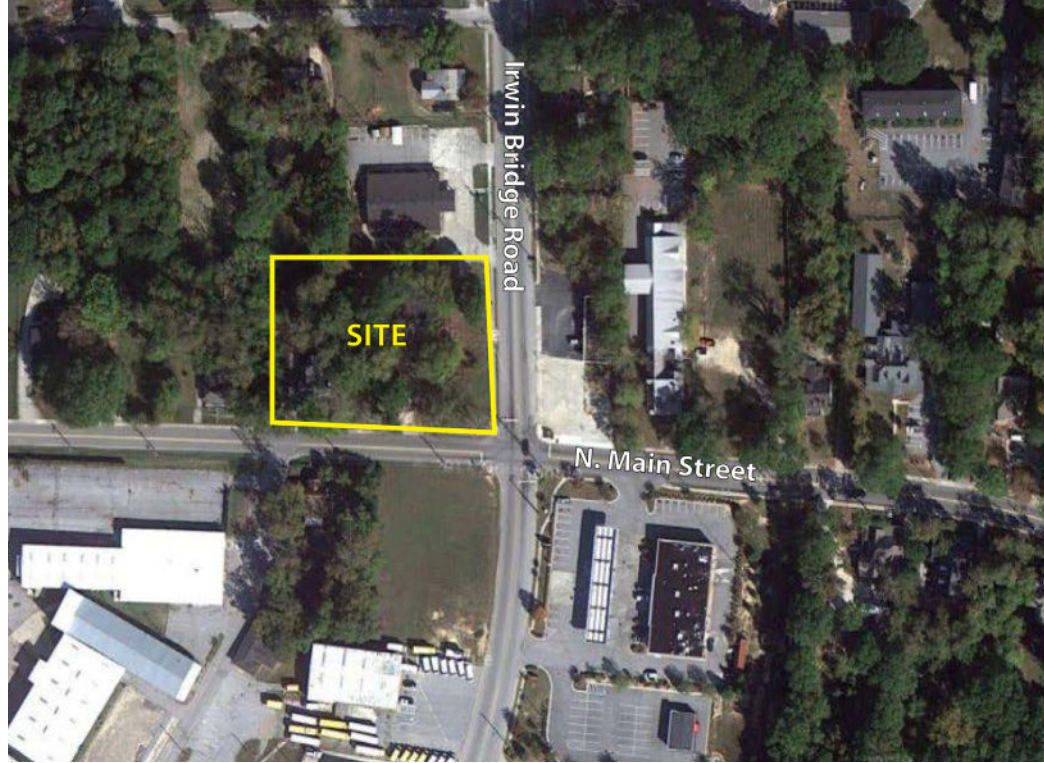

## Conyers, Georgia

NW Corner of N Main Street & Irwin Bridge Road, Conyers, GA 30012

- 0.75 acre commercial site
- Located at the Northwest corner of North Main Street and Irwin Bridge Road
- 16th District, land lot 274 in Rockdale County
- City of Conyers Zoned for BG - General Business

### TRAFFIC COUNTS

Irwin Bridge Road	4,280 AADT
Green Street	7,980 AADT