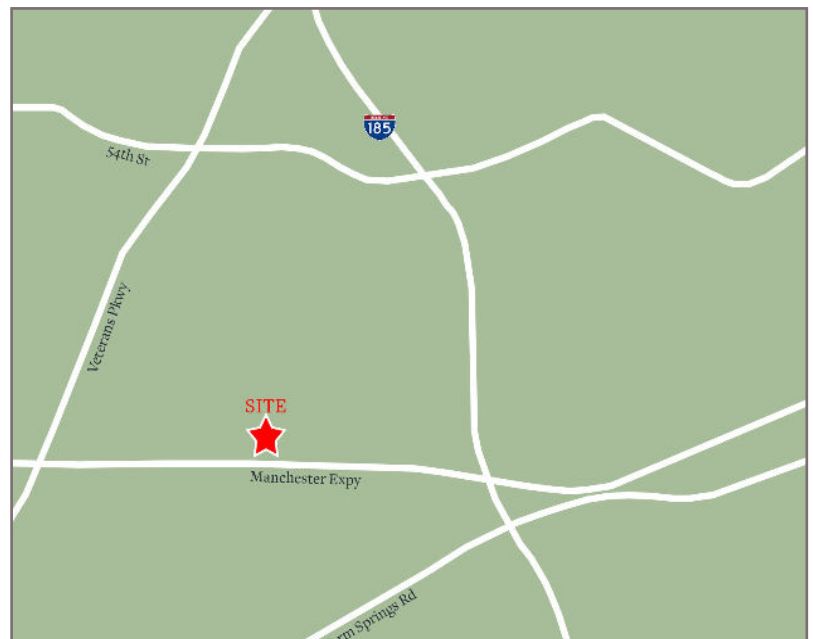

Columbus Manchester Expressway

Columbus, Georgia

2173 Manchester Expressway, Columbus, GA 31904

- 2,000 - 3,500 sf available
- Located in Muscogee County in Columbus, Georgia just off Manchester Expressway
- Situated in the west central part of the state near the Alabama state line, Columbus lies about 90 miles southwest of Atlanta and approximately 80 miles east of the city of Montgomery, Alabama

KEY TENANTS

Chick-fil-A

TRAFFIC COUNTS

Manchester Expressway	35,300	AADT
-----------------------	--------	------

DEMOGRAPHICS

	1 Mi Radius	3 Mi Radius	5 Mi Radius
Population	7,974	61,728	157,323
Households	3,518	27,601	68,616
Avg HH Income	\$51,543	\$60,529	\$62,865
Daytime Pop	9,550	57,438	90,002

Columbus Manchester Expressway

Columbus, Georgia

2173 Manchester Expressway, Columbus, GA 31904

Tenant	SF
1. Chick-fil-A	4,877
2. Available	2000
3. Available	3,500