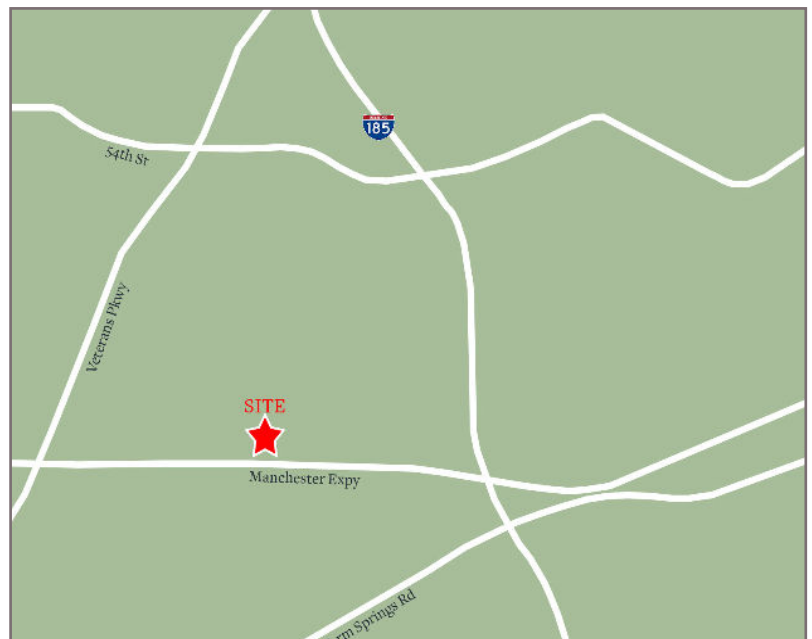

## Columbus, Georgia

2173 Manchester Expressway, Columbus, GA 31904

- 2,000 - 5,500 sf available
- Located in Muscogee County in Columbus, Georgia just off Manchester Expressway
- Close proximity to Columbus State University and St. Francis Hospital
- Situated in the west central part of the state near the Alabama state line, Columbus lies about 90 miles southwest of Atlanta and approximately 80 miles east of the city of Montgomery, Alabama

### TRAFFIC COUNTS

Manchester Expressway	35,300	AADT
-----------------------	--------	------

# Columbus Manchester Expressway

## Columbus, Georgia

2173 Manchester Expressway, Columbus, GA 31904

Tenant	SF
1. Chick-fil-A	4,877
2. Available	2000
3. Available	3,500