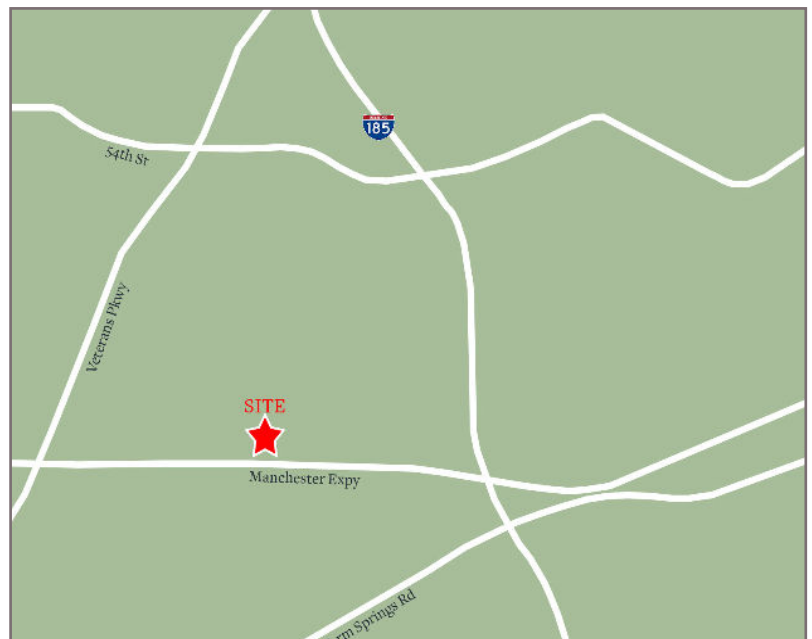

Columbus Manchester Expressway

Columbus, Georgia

2730 Manchester Expressway, Columbus, GA 31904

- 2,000 - 5,500 sf available
- Located in Muscogee County in Columbus, Georgia just off Manchester Expressway
- Close proximity to Columbus State University and St. Francis Hospital
- Situated in the west central part of the state near the Alabama state line, Columbus lies about 90 miles southwest of Atlanta and approximately 80 miles east of the city of Montgomery, Alabama

KEY TENANTS

Chick-fil-A

TRAFFIC COUNTS

Manchester Expressway	35,300	AADT
-----------------------	--------	------

DEMOGRAPHICS

	1 Mi Radius	3 Mi Radius	5 Mi Radius
Population	7,141	64,940	168,287
Households	3,089	28,710	72,309
Avg HH Income	\$63,201	\$58,985	\$63,243
Daytime Pop	9,688	54,431	92,289

Columbus Manchester Expressway

Columbus, Georgia

2730 Manchester Expressway, Columbus, GA 31904

Tenant	SF
1. Chick-fil-A	4,877
2. Available	2000
3. Available	3,500