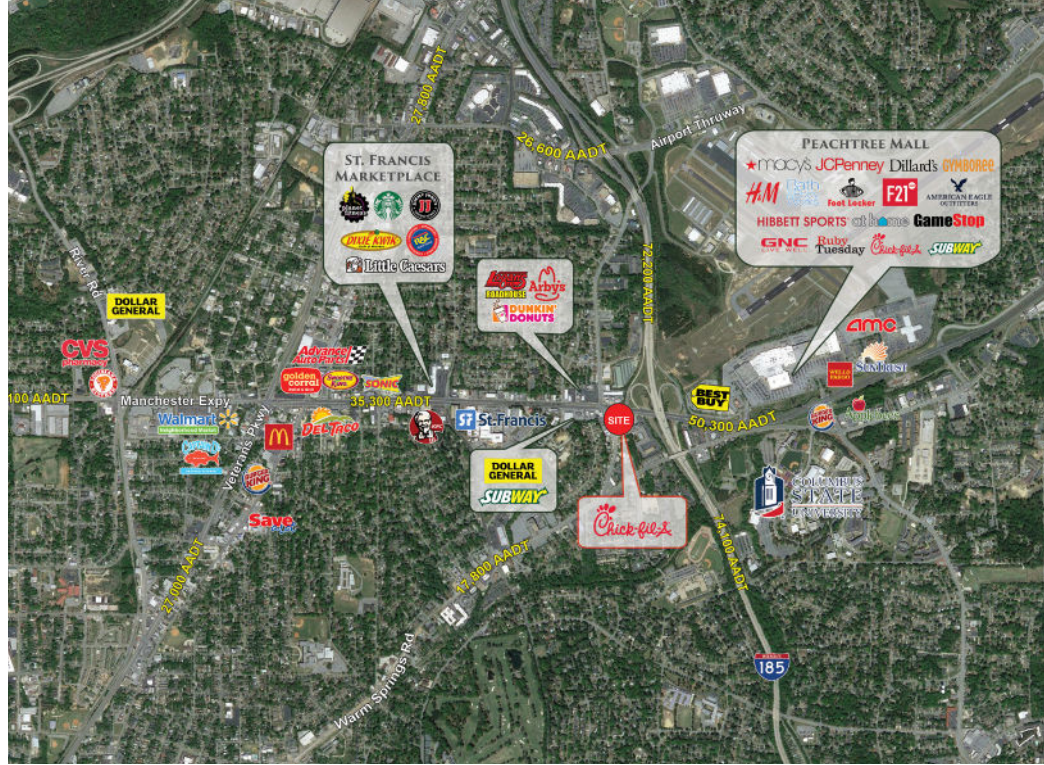

Columbus Manchester Expressway

Columbus, Georgia

2730 Manchester Expressway, Columbus, GA 31904

- 2,000 - 5,500 sf available
- Located in Muscogee County in Columbus, Georgia just off Manchester Expressway
- Close proximity to Columbus State University and St. Francis Hospital
- Situated in the west central part of the state near the Alabama state line, Columbus lies about 90 miles southwest of Atlanta and approximately 80 miles east of the city of Montgomery, Alabama

KEY TENANTS

Chick-fil-A

TRAFFIC COUNTS

Manchester Expressway	35,300	AADT
-----------------------	--------	------

DEMOGRAPHICS

	1 Mi Radius	3 Mi Radius	5 Mi Radius
Population	7,141	64,940	168,287
Households	3,089	28,710	72,309
Avg HH Income	\$63,201	\$58,985	\$63,243
Daytime Pop	9,688	54,431	92,289

Columbus Manchester Expressway

Columbus, Georgia

2730 Manchester Expressway, Columbus, GA 31904

Tenant	SF
1. Chick-fil-A	4,877
2. Available	2000
3. Available	3,500