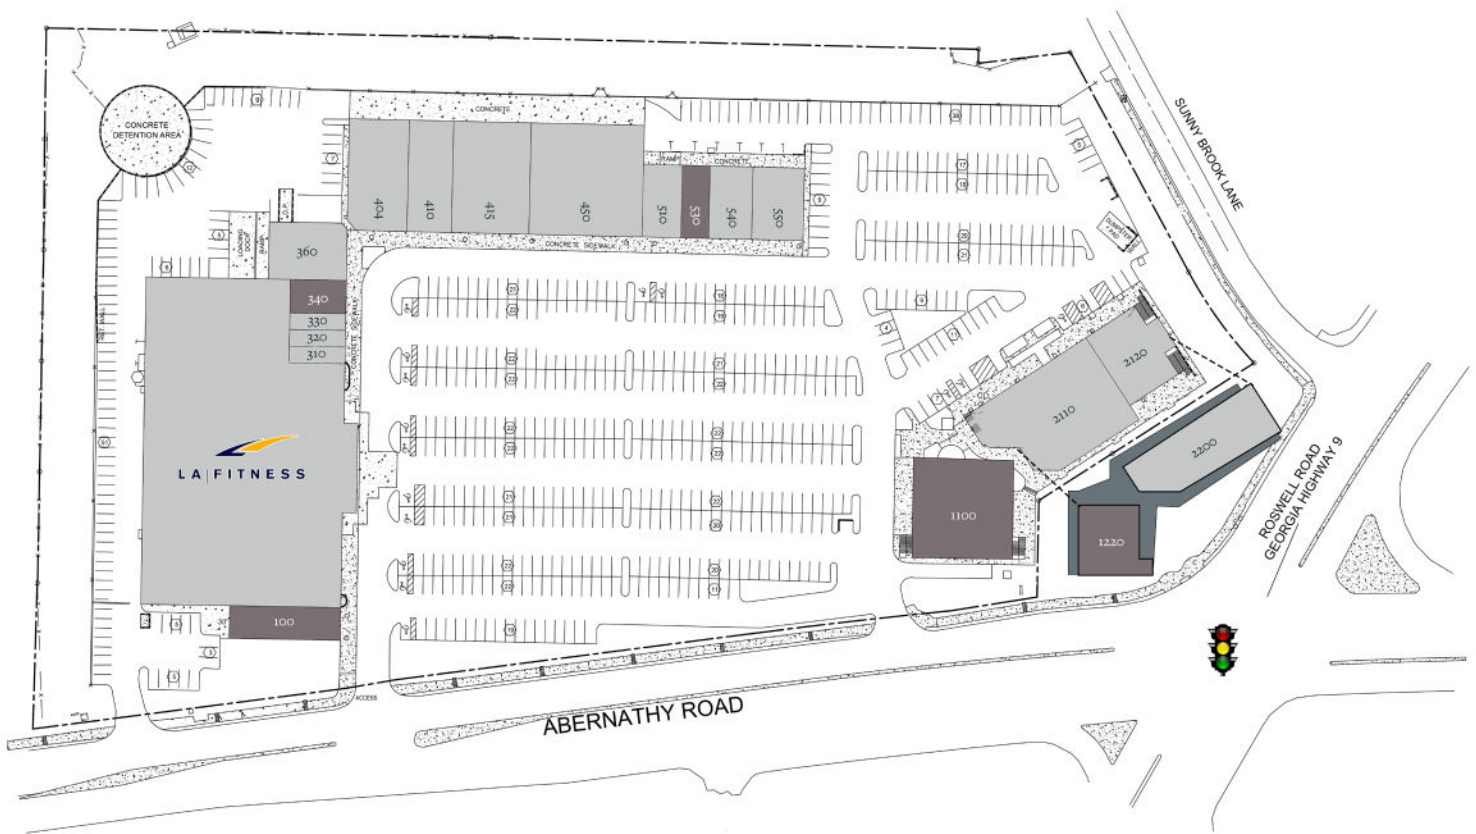

Sandy Springs Crossing

Atlanta, Georgia

6690 Roswell Road, Atlanta, GA 30328

Tenant	Sf	Ste			
Available	3,000	100	Rockler Retail Group	10,000	450
LA Fitness	49,988	200	Salon Services Group	2,275	510
\$20 Chiropractic	750	310	Available	1,625	530
New Top Nails	750	320	Club Champion	2,512	540
MF Phone Repair	750	330	For the Sole	3,013	550
Available	1,500	340	Available	7,695	1100
Perk N Pooch	3,400	360	Nori Nori	9,000	2110
Salons by JC	5,395	404	Aldo's	3,674	2120
Canton Cooks	4,000	410	Available	5,057	1220
Hinton's Savvy Cellar	6,982	415	Gwinnett College	11,453	2200