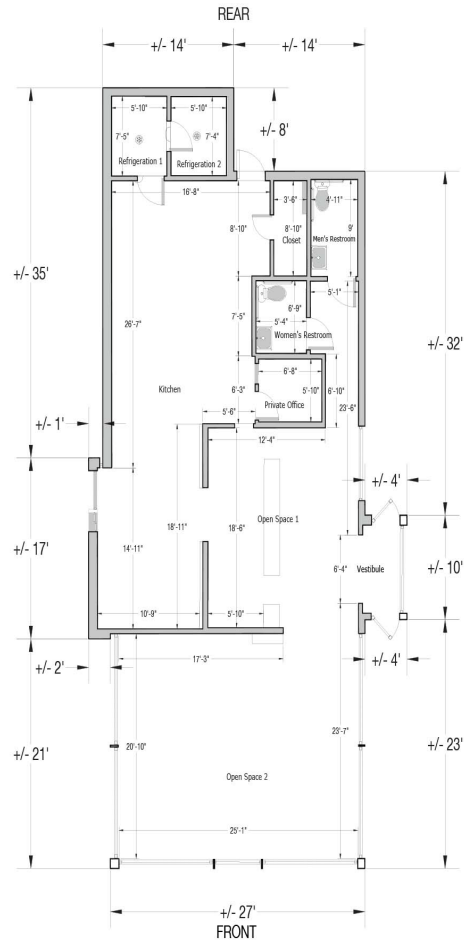

Former Krystal

Snellville, Georgia

2484 Main Street E, Snellville, GA 30078

Unit # 2484

Total SF: 1,933

Storefront Elevation