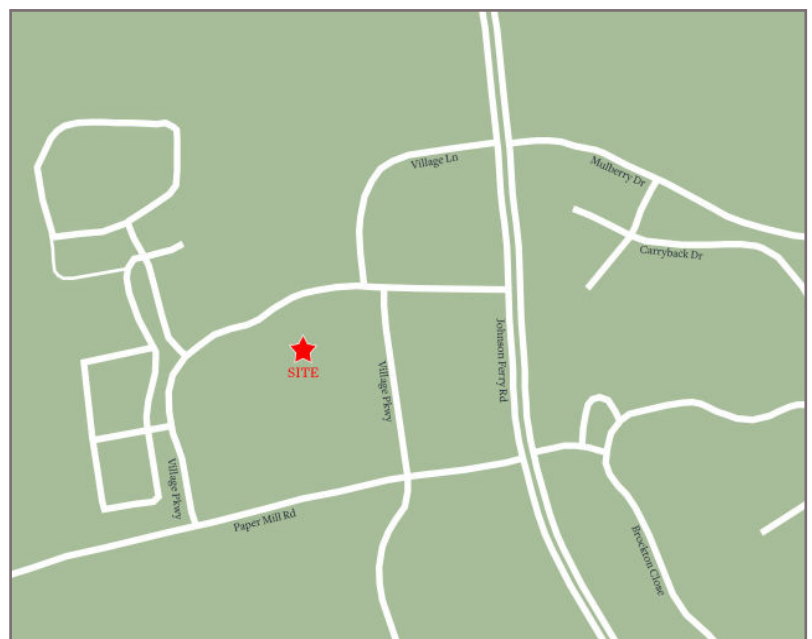

Paper Mill Village

Marietta, Georgia

255 Village Parkway, Marietta, GA 30067

- 990 - 3,487 sf available
- Neighborhood complex located in the affluent metro Atlanta suburb of unincorporated East Cobb
- Average household income \$257,863 within a one mile radius of the center
- National and local tenant mix to include educational, wellness, pet needs, personal care and casual dining

KEY TENANTS

Moxie Burger, Green Coyote Cantina, Camps Kitchen & Bar, Willow Park, Kids 'N Motion and Simply Fresh Market.

TRAFFIC COUNTS

Johnson Ferry Road	45,600	AADT
--------------------	--------	------

DEMOGRAPHICS

	1 Mi Radius	3 Mi Radius	5 Mi Radius
Population	7,110	63,974	225,394
Households	2,814	26,020	99,596
Avg HH Income	\$257,863	\$210,983	\$162,749
Daytime Pop	3,581	32,554	241,862

Paper Mill Village