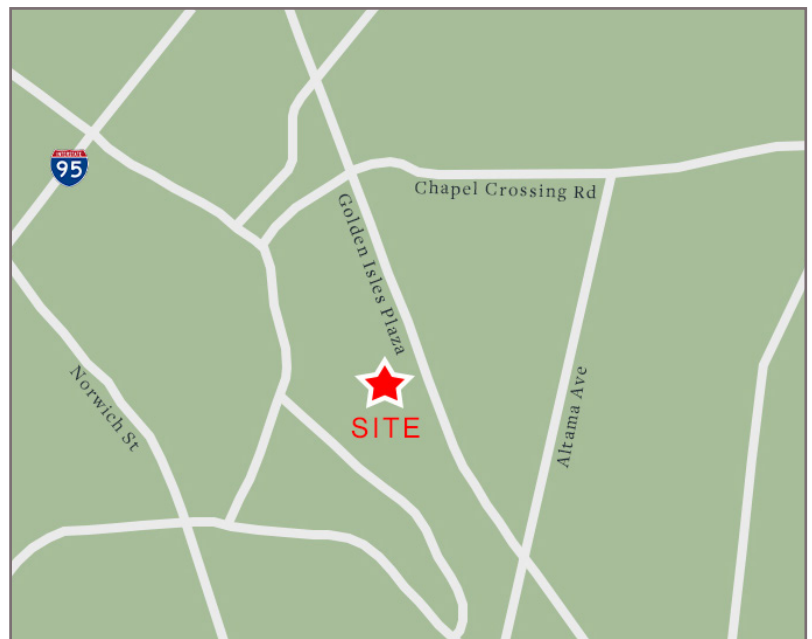

Former Golden Corral

Brunswick, Georgia

114 Golden Isles Plaza, Brunswick, GA 31520

- 10,325 sf second generation restaurant with grease trap
- Located just 2 miles Southeast of Interstate I-95 with close proximity to Glynn Place Mall
- Excellent visibility on Golden Isles Plaza
- Approximately 139 dedicated parking spots

TRAFFIC COUNTS

Golden Isles Plaza	22,700	AADT
--------------------	--------	------

DEMOGRAPHICS

	1 Mi Radius	3 Mi Radius	5 Mi Radius
Population	6,134	29,673	52,300
Households	2,882	12,641	21,686
Avg HH Income	\$59,979	\$58,741	\$59,754
Daytime Pop	5,358	21,191	28,396

Former Golden Corral Brunswick, Georgia

114 Golden Isles Plaza, Brunswick, GA 31520

35 Johnson Ferry Road, Marietta, GA 30068
770.956.8383 | benton.green@retailplanningcorp.com
retailplanningcorp.com

RPC