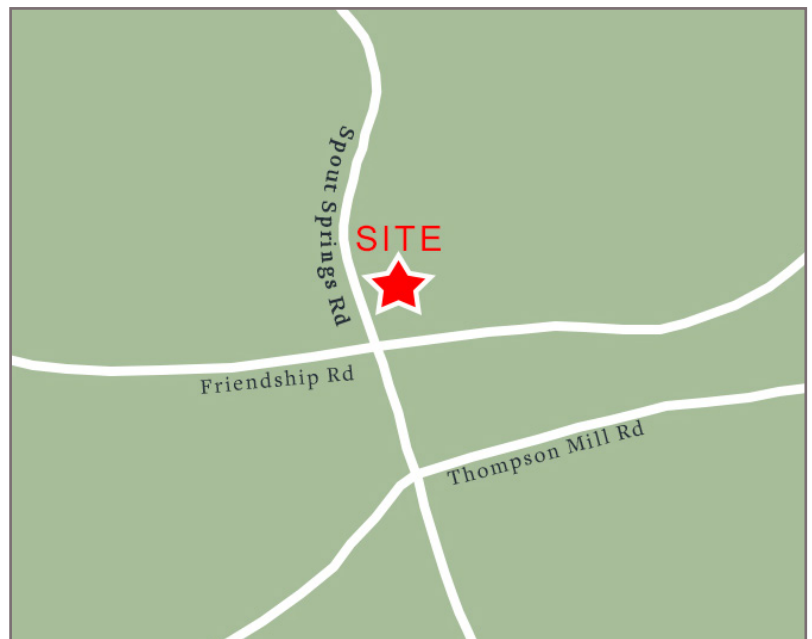

Towne Square at Spout Springs

Flowery Branch, Georgia

[7367 Spout Springs Rd, Flowery Branch, GA 30542](#)

- Fully leased neighborhood retail center located in Hall County
- Situated at the intersection of Spout Springs Rd & Friendship Rd
- Area retailers include Kroger, Publix, CVS, Wendy's, Pizza Hut, Taco Bell, Subway, Waffle House and Advance Autoparts

KEY TENANTS

Los Cabos Mex Mex Grill and Johnny's Pizza.

TRAFFIC COUNTS

Spout Springs Road	11,200	AADT
--------------------	--------	------

DEMOGRAPHICS

	1 Mi Radius	3 Mi Radius	5 Mi Radius
Population	4,003	35,781	88,487
Households	1,309	12,080	29,180
Avg HH Income	\$128,905	\$149,138	\$157,219
Daytime Pop	1,159	5,936	18,566

Towne Square at Spout Springs

Flowery Branch, Georgia

[7367 Spout Springs Rd, Flowery Branch, GA 30542](#)

Tenant	Sf	Ste
Kings Tailor	1,240	100
North Georgia Hearing	1,050	105
K.T. Nails	1,350	110
CF Designs Printing & Graphics	1,303	115
Northside Hospital	4,697	125
Los Cabos Mex Mex Grill	4,350	140/150
Johnny's Pizza	3,200	204