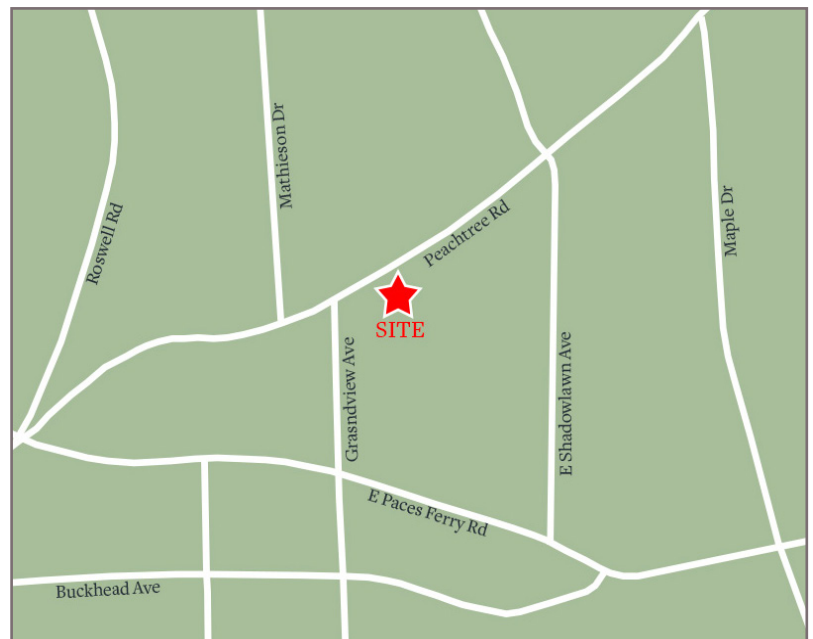

Buckhead Exchange

Atlanta, Georgia

3165 Peachtree Road, Atlanta, GA 30305

- 1,467 sf available
- Premier retail center located in Buckhead Village
- Excellent visibility on Peachtree Road
- Monument signage and surface parking
- Close proximity to upscale shopping destinations Lenox Mall and Phipps Plaza
- Strong highway and public transit accessibility

KEY TENANTS

Sephora, Tootsies, Kale Me Crazy and Dancing Goats

TRAFFIC COUNTS

Peachtree Road	31,300 AADT
Lenox Road	31,600 AADT

DEMOGRAPHICS

	1 Mi Radius	3 Mi Radius	5 Mi Radius
Population	22,574	135,089	342,023
Households	13,557	69,552	168,410
Avg HH Income	\$124,720	\$160,498	\$148,228
Daytime Pop	58,374	156,102	342,017

Buckhead Exchange

Atlanta, Georgia

3165 Peachtree Road, Atlanta, GA 30305

Tenant	Sf	Ste
Deca Dental	2,494	A
Sephora	4,858	B-C
Available	1,467	D
The Shade Store	875	E-1
Dancing Goats	2,200	E-2
Kale Me Crazy	1,995	F
OVME	2,483	G
Tootsies Delivery	1,506	H
Kohler Signature Store	9,552	I-K, L-M
Storico Fresco Pasta	6,483	N,S
Tootsies	7,000	O
SculptHouse	3,625	Q-R