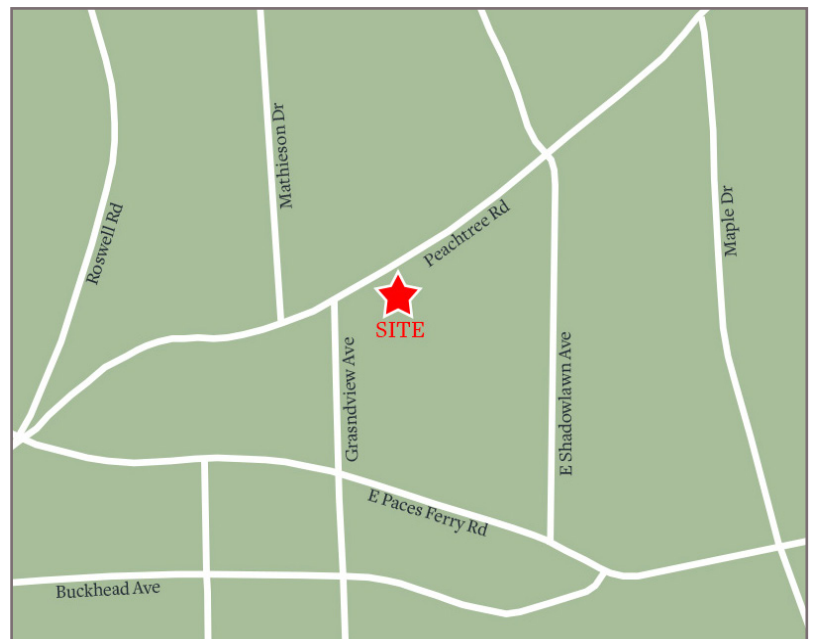

DEMOGRAPHICS

	1 Mi Radius	3 Mi Radius	5 Mi Radius
Population	23,287	132,066	339,291
Households	13,626	67,824	166,769
Avg HH Income	$118,400	$157,855	$149,149
Daytime Pop	69,831	191,240	396,534