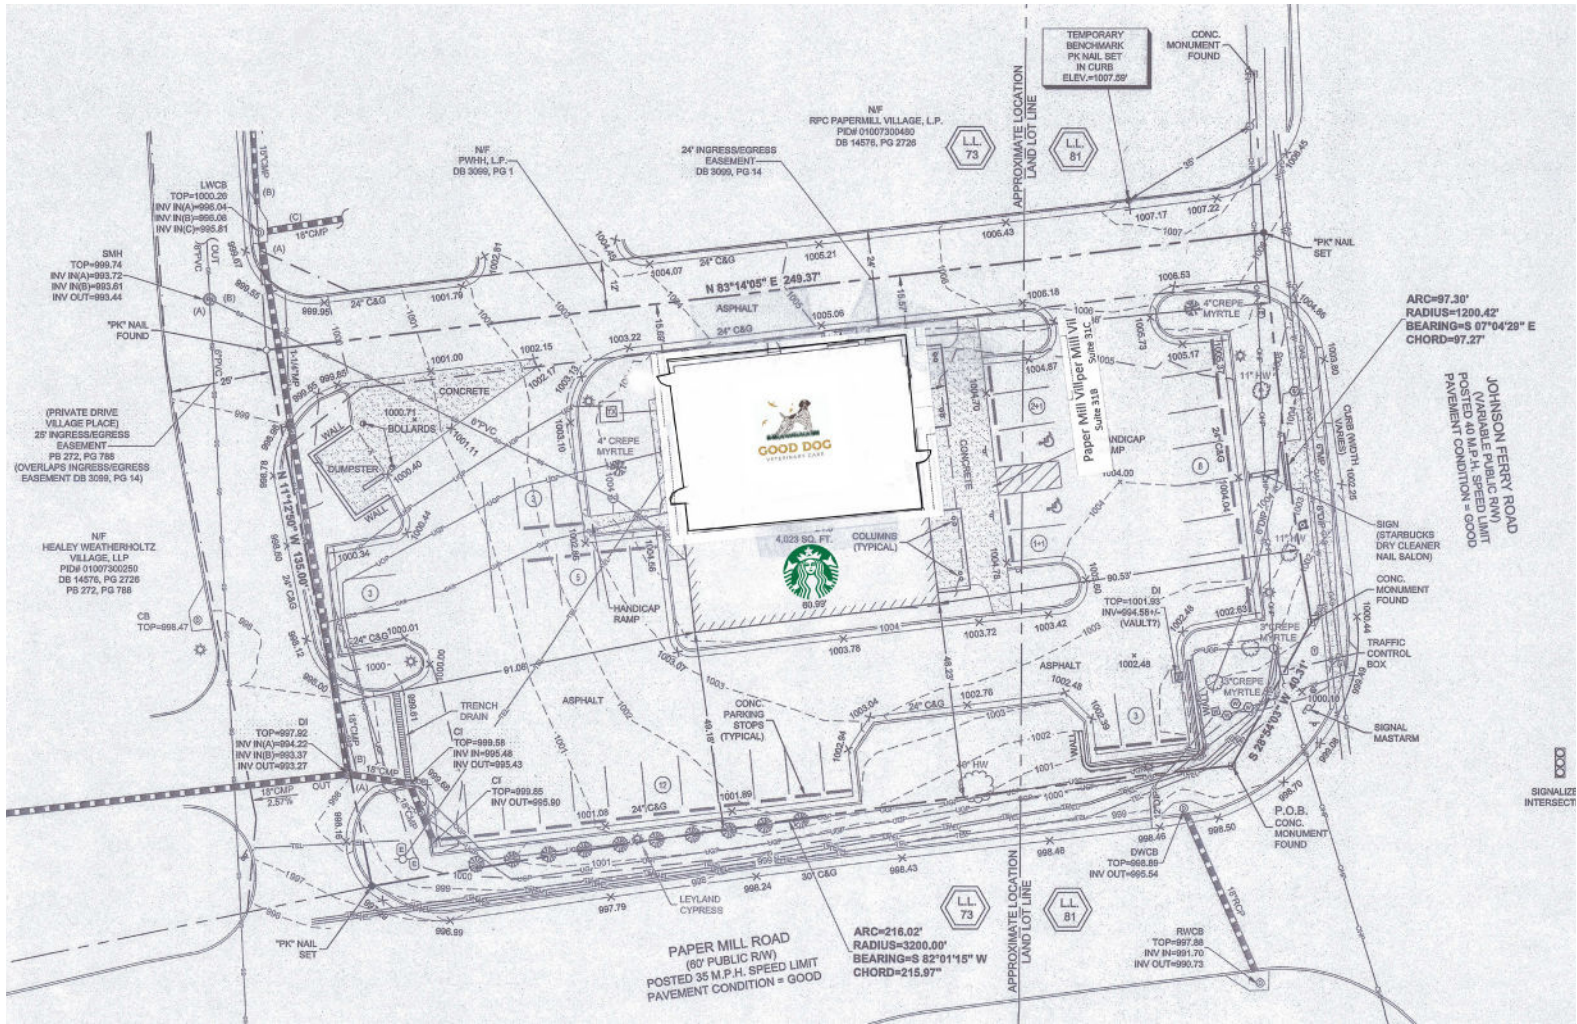

31 Johnson Ferry Rd Marietta, Georgia

31 Johnson Ferry Road, Marietta, GA 30068

35 Johnson Ferry Road, Marietta, GA 30068
770.956.8383 | benton.green@retailplanningcorp.com
retailplanningcorp.com

RPC